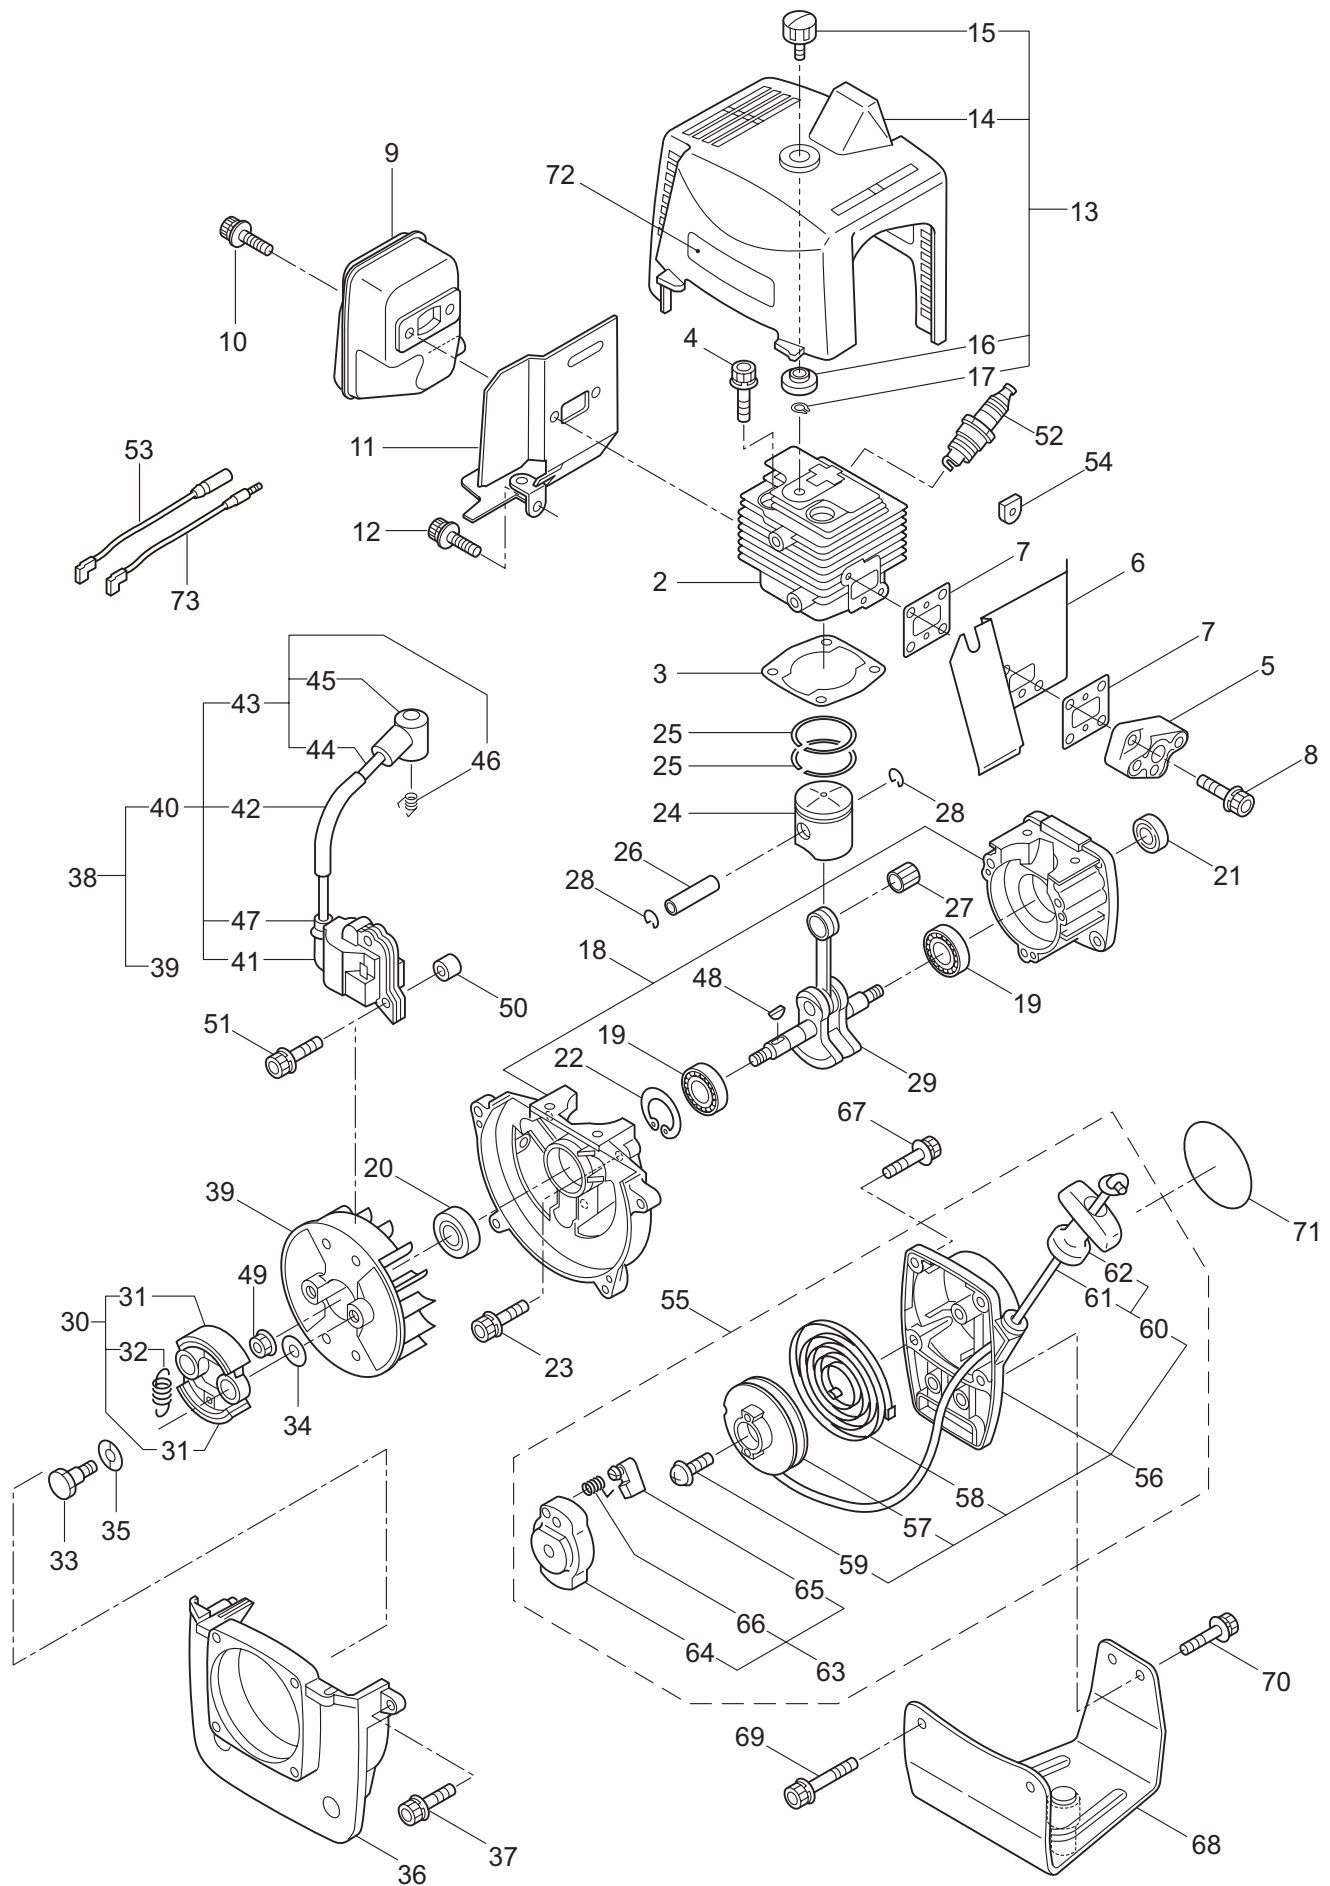

4. AGE320BC ENGINE

Ref. No.	Part No.	Part Name	Q'ty	Remarks
4-46	261075	Connector	1	
4-47	261072	Cap	1	
4-48	261076	Woodruff Key	1	3x10
4-49	261417	Nut,Rotor	1	M8
4-50	280381	Spacer	2	
4-51	261256	Cap Screw	2	M4x25
4-52	261200	Spark Plug	1	NGK BPM6Y
4-53	267492	Lead	1	130L
4-54	261202	Grommet	1	
4-55	262006	Recoil Starter Ass'y	1	Incl.56-66
4-56	262039	Recoil Ass'y	1	Incl.57-62
4-57	261720	Pulley	1	
4-58	261721	Spiral Spring	1	
4-59	262922	Screw	1	
4-60	261723	Rope Ass'y	1	Incl.61,62
4-61	261724	Starter Rope	1	3x890L
4-62	261725	Starter Grip	1	
4-63	263475	Starter Pawl Ass'y	1	Incl.64-66
4-64	263476	Pawl Case	1	
4-65	263477	Pawl	1	
4-66	261728	Return Spring	1	
4-67	261257	Cap Screw	4	M4x16
4-68	285469	Bracket	1	
4-69	261999	Cap Screw	2	M5x40
4-70	261607	Cap Screw	2	M5x16
4-71	289597	Label	1	AGE320BC
4-72	289598	Label	1	NIMAMOTO
4-73	268383	Lead	1