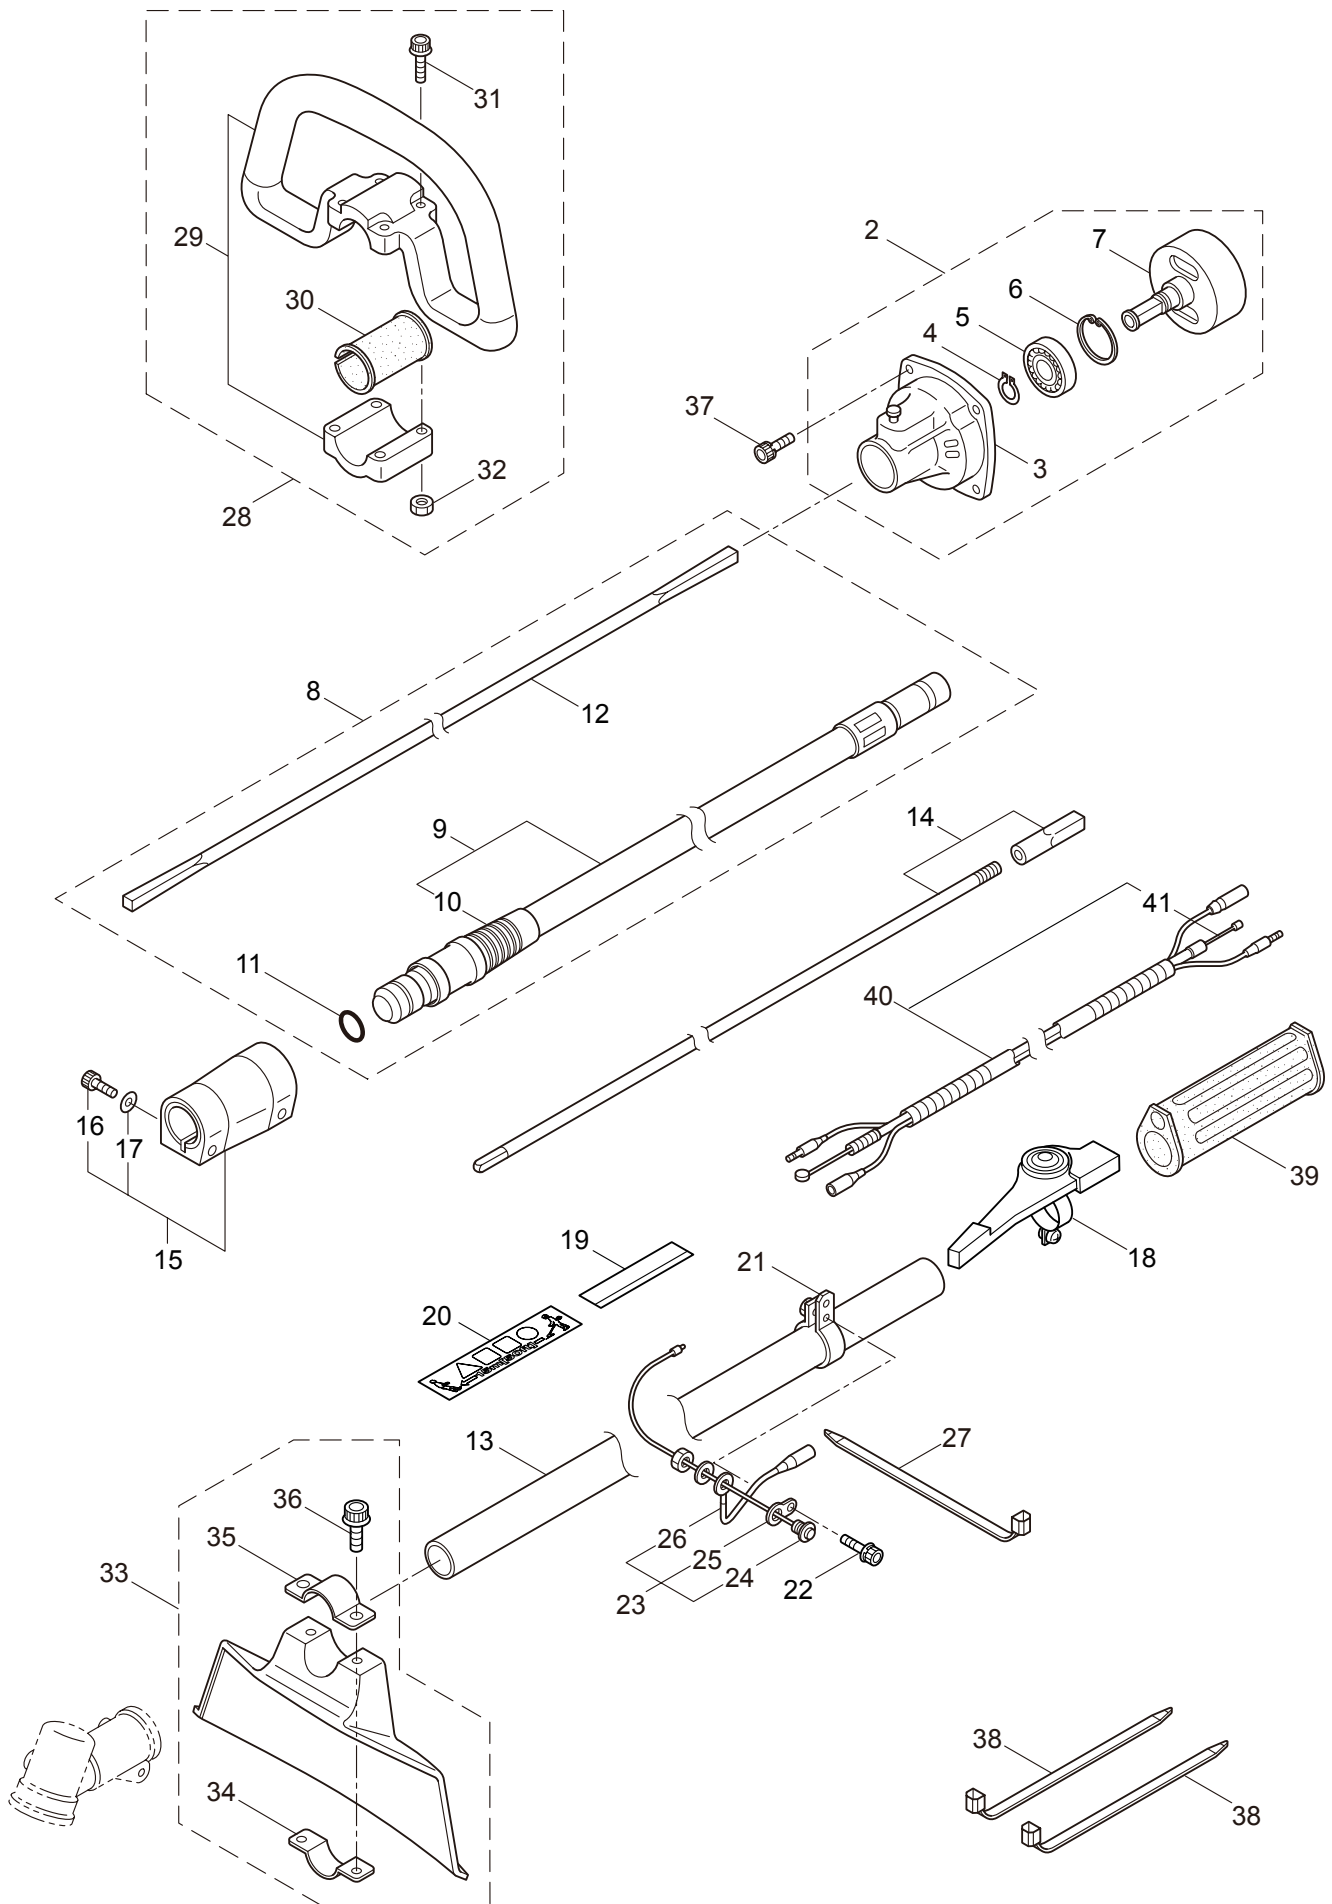

Ref. No.	Part No.	Part Name	Q'ty	Remarks
1-1	364093	AGE320BC	1	
1-2	220202	Clutch Case Ass'y	1	Incl.3-7
1-3	220203	Clutch Case	1	
1-4	055186	Snap Ring	1	#12
1-5	217659	Bearing	1	#6201 2RK
1-6	016732	Snap Ring	1	#32
1-7	220052	Clutch Drum	1	
1-8	220198	Outer Ass'y	1	Incl.9-12
1-9	220235	Outer	1	Incl.10
1-10	215885	Cover	1	
1-11	011338	O-Ring	1	P18
1-12	211611	Inner Shaft	1	
1-13	215849	Driveshaft Tube	1	
1-14	216962	Driveshaft Ass'y	1	
1-15	214365	Joint Pipe Ass'y	1	Incl.16,17
1-16	087786	Cap Screw	2	M5x25
1-17	012487	Washer	1	M5
1-18	102965	Throttle Trigger	1	
1-19	234403	Label	1	AGE320BC
1-20	213750	Label	1	Caution
1-21	210405	Hanging Bracket	1	
1-22	261233	Cap Screw	1	M5x12
1-23	219690	Switch Ass'y	1	Incl.24-26
1-24	215252	Switch	1	
1-25	212491	Stay	1	
1-26	219691	Wire,Coil Ground	1	
1-27	220548	Band	1	
1-28	215601	Loop Handle Ass'y	1	Incl.29-32
1-29	214982	Loop Handle	1	
1-30	213171	Packing	1	
1-31	215608	Cap Screw	4	M5x30x16
1-32	089846	Nut	4	M5
1-33	215774	Safety Cover Ass'y	1	Incl.34-36
1-34	212994	Threaded Bracket	1	
1-35	212995	Bracket	1	
1-36	261246	Cap Screw	2	M5x25
1-37	261250	Cap Screw	4	M5x20
1-38	220548	Band	2	
1-39	215532	Shaft Grip	1	
1-40	234194	Wire Ass'y	1	Incl.41
1-41	215852	Throttle Cable	1	

2. AGE320BC  
GEARCASE

Ref. No.	Part No.	Part Name	Q'ty	Remarks
2-1	232158	Gearcase Ass'y	1	Incl.2-17
2-2	220067	Gearcase	1	
2-3	089852	Bolt	1	M6x8
2-4	210554	Bearing	1	#608
2-5	227101	Gear Set	1	
2-6	215762	Blade Shaft	1	
2-7	212999	Bearing	1	#6001 2RK
2-8	055185	Snap Ring	1	#28
2-9	210560	Bearing	1	#609
2-10	140268	Bearing	1	#609Z
2-11	228477	Snap Ring	1	#9
2-12	140270	Snap Ring	1	#24
2-13	261246	Cap Screw	1	M5x25
2-14	212986	Boss Adapter	1	
2-15	219195	Clamping Washer	1	
2-16	215610	Bolt	1	M8x22,Counterclockwise
2-17	215993	Cap Screw	1	M5x10