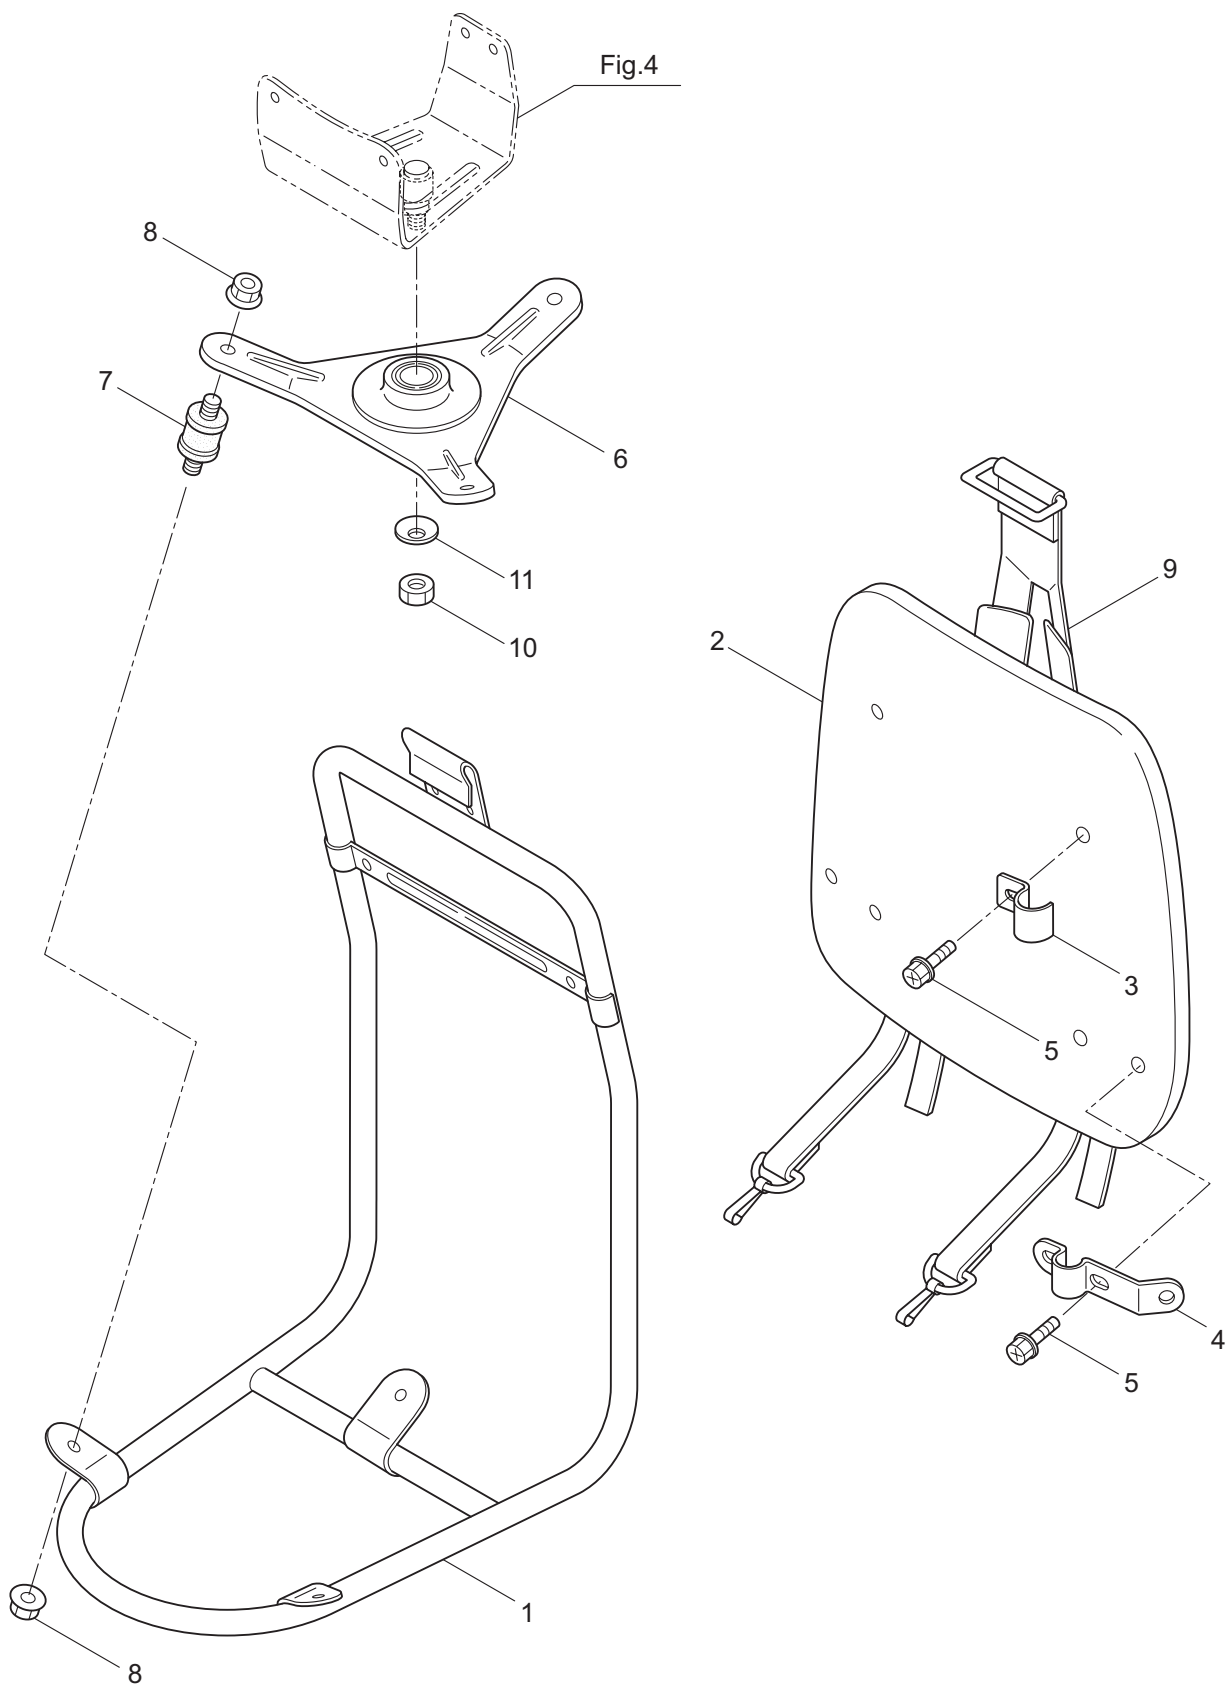

3. AGE320BC SUPPORT FRAME

Ref. No.	Part No.	Part Name	Q'ty	Remarks
3-1	230669	Support Frame	1	
3-2	230670	Pad	1	
3-3	230671	Bracket	2	
3-4	230672	Bracket	2	
3-5	092548	Bolt	6	M5x15
3-6	229626	Turn Bracket	1	
3-7	229627	Buffer	3	
3-8	126756	Nut	6	M6
3-9	230673	Knapsack Belt	1	
3-10	127329	Nut	1	M10
3-11	229631	Washer	1