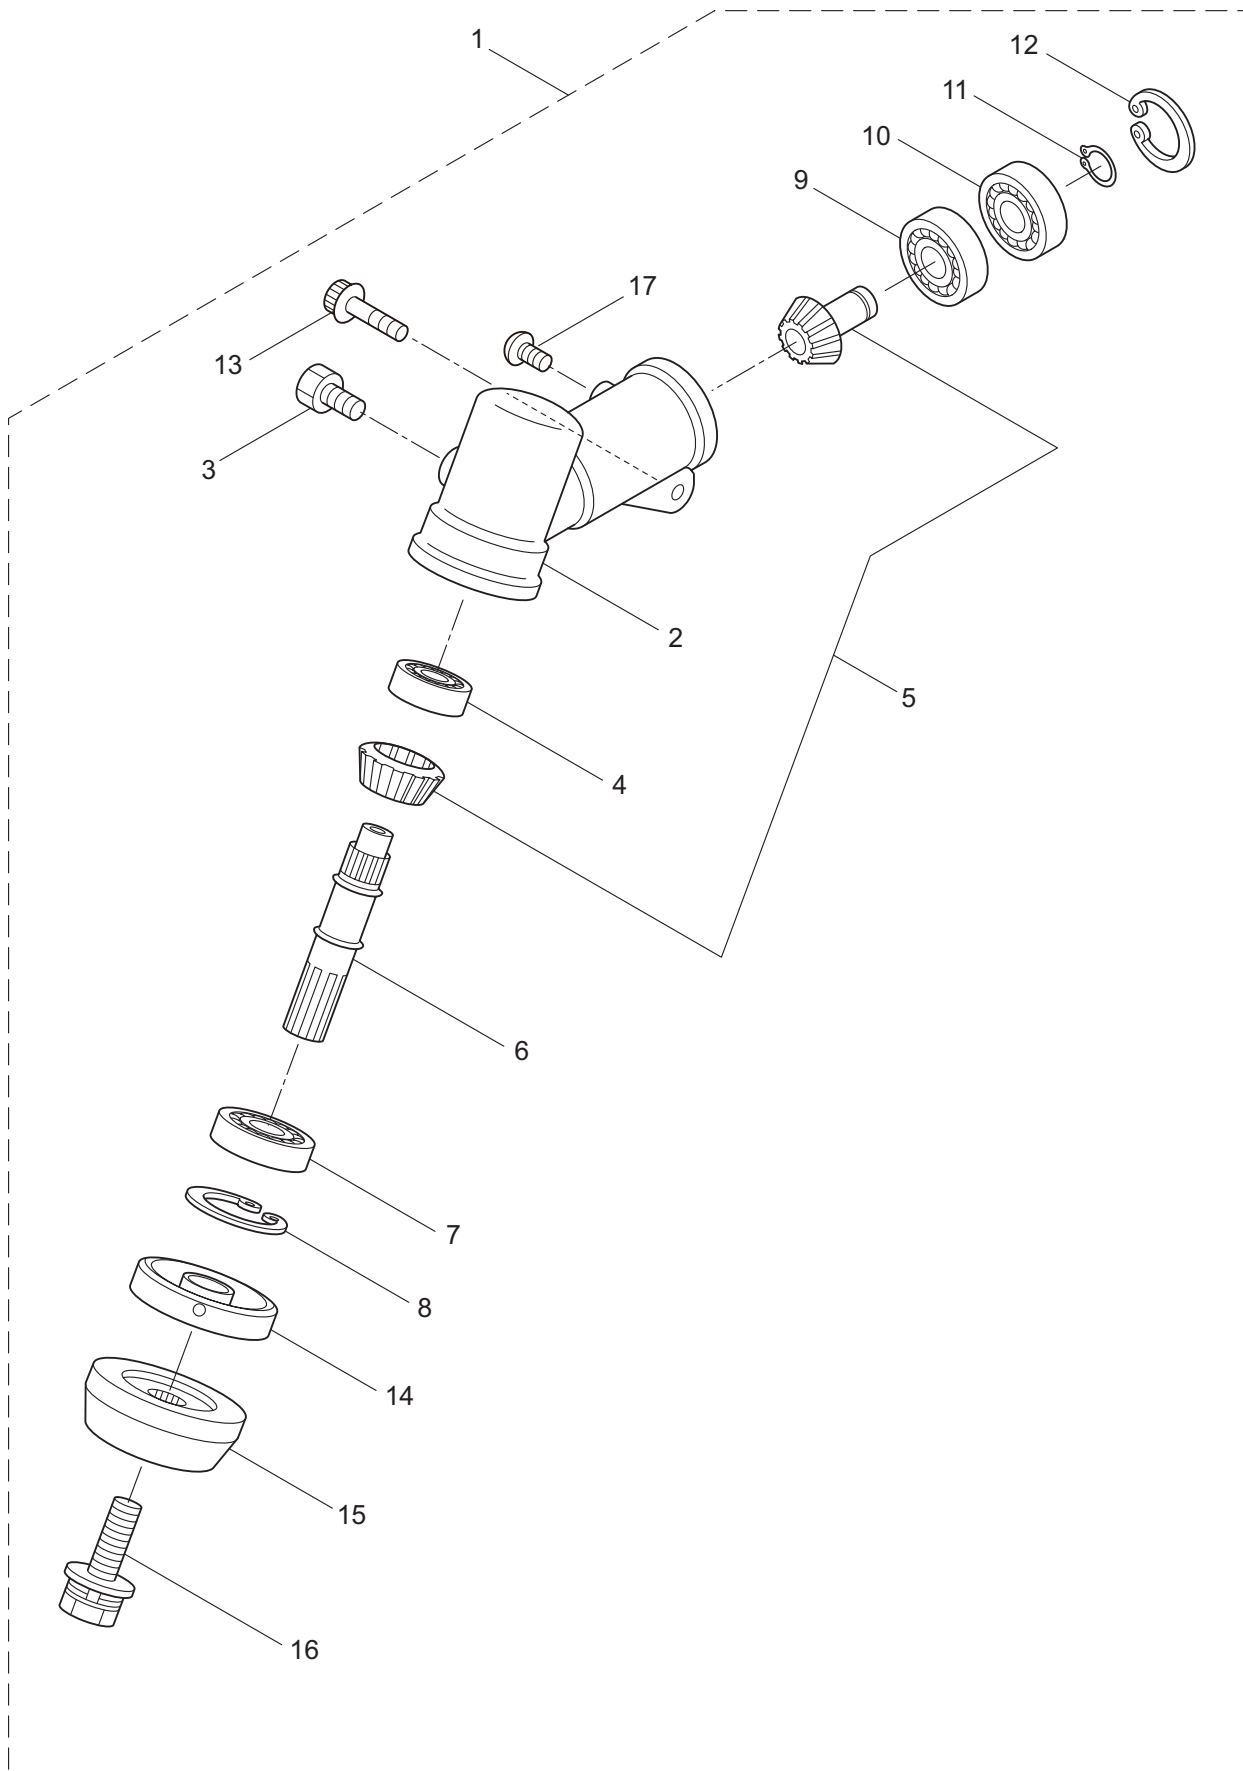

Ref. No.	Part No.	Part Name	Q'ty	Remarks
1-1	364093	AGE320BC	1	
1-2	220202	Clutch Case Ass'y	1	Incl.3-7
1-3	220203	Clutch Case	1	
1-4	055186	Snap Ring	1	#12
1-5	217659	Bearing	1	#6201 2RK
1-6	016732	Snap Ring	1	#32
1-7	220052	Clutch Drum	1	
1-8	220198	Outer Ass'y	1	Incl.9-12
1-9	220235	Outer	1	Incl.10
1-10	215885	Cover	1	
1-11	011338	O-Ring	1	P18
1-12	211611	Inner Shaft	1	
1-13	215849	Driveshaft Tube	1	
1-14	216962	Driveshaft Ass'y	1	
1-15	214365	Joint Pipe Ass'y	1	Incl.16,17
1-16	087786	Cap Screw	2	M5x25
1-17	012487	Washer	1	M5
1-18	102965	Throttle Trigger	1	
1-19	234403	Label	1	AGE320BC
1-20	213750	Label	1	Caution
1-21	210405	Hanging Bracket	1	
1-22	261233	Cap Screw	1	M5x12
1-23	219690	Switch Ass'y	1	Incl.24-26
1-24	215252	Switch	1	
1-25	212491	Stay	1	
1-26	219691	Wire,Coil Ground	1	
1-27	220548	Band	1	
1-28	215601	Loop Handle Ass'y	1	Incl.29-32
1-29	214982	Loop Handle	1	
1-30	213171	Packing	1	
1-31	215608	Cap Screw	4	M5x30x16
1-32	089846	Nut	4	M5
1-33	215774	Safety Cover Ass'y	1	Incl.34-36
1-34	212994	Threaded Bracket	1	
1-35	212995	Bracket	1	
1-36	261246	Cap Screw	2	M5x25
1-37	261250	Cap Screw	4	M5x20
1-38	220548	Band	2	
1-39	215532	Shaft Grip	1	
1-40	234194	Wire Ass'y	1	Incl.41
1-41	215852	Throttle Cable	1	

2. AGE320BC  
GEARCASE

Ref. No.	Part No.	Part Name	Q'ty	Remarks
2-1	232158	Gearcase Ass'y	1	Incl.2-17
2-2	220067	Gearcase	1	
2-3	089852	Bolt	1	M6x8
2-4	210554	Bearing	1	#608
2-5	227101	Gear Set	1	
2-6	215762	Blade Shaft	1	
2-7	212999	Bearing	1	#6001 2RK
2-8	055185	Snap Ring	1	#28
2-9	210560	Bearing	1	#609
2-10	140268	Bearing	1	#609Z
2-11	228477	Snap Ring	1	#9
2-12	140270	Snap Ring	1	#24
2-13	261246	Cap Screw	1	M5x25
2-14	212986	Boss Adapter	1	
2-15	219195	Clamping Washer	1	
2-16	215610	Bolt	1	M8x22,Counterclockwise
2-17	215993	Cap Screw	1	M5x10