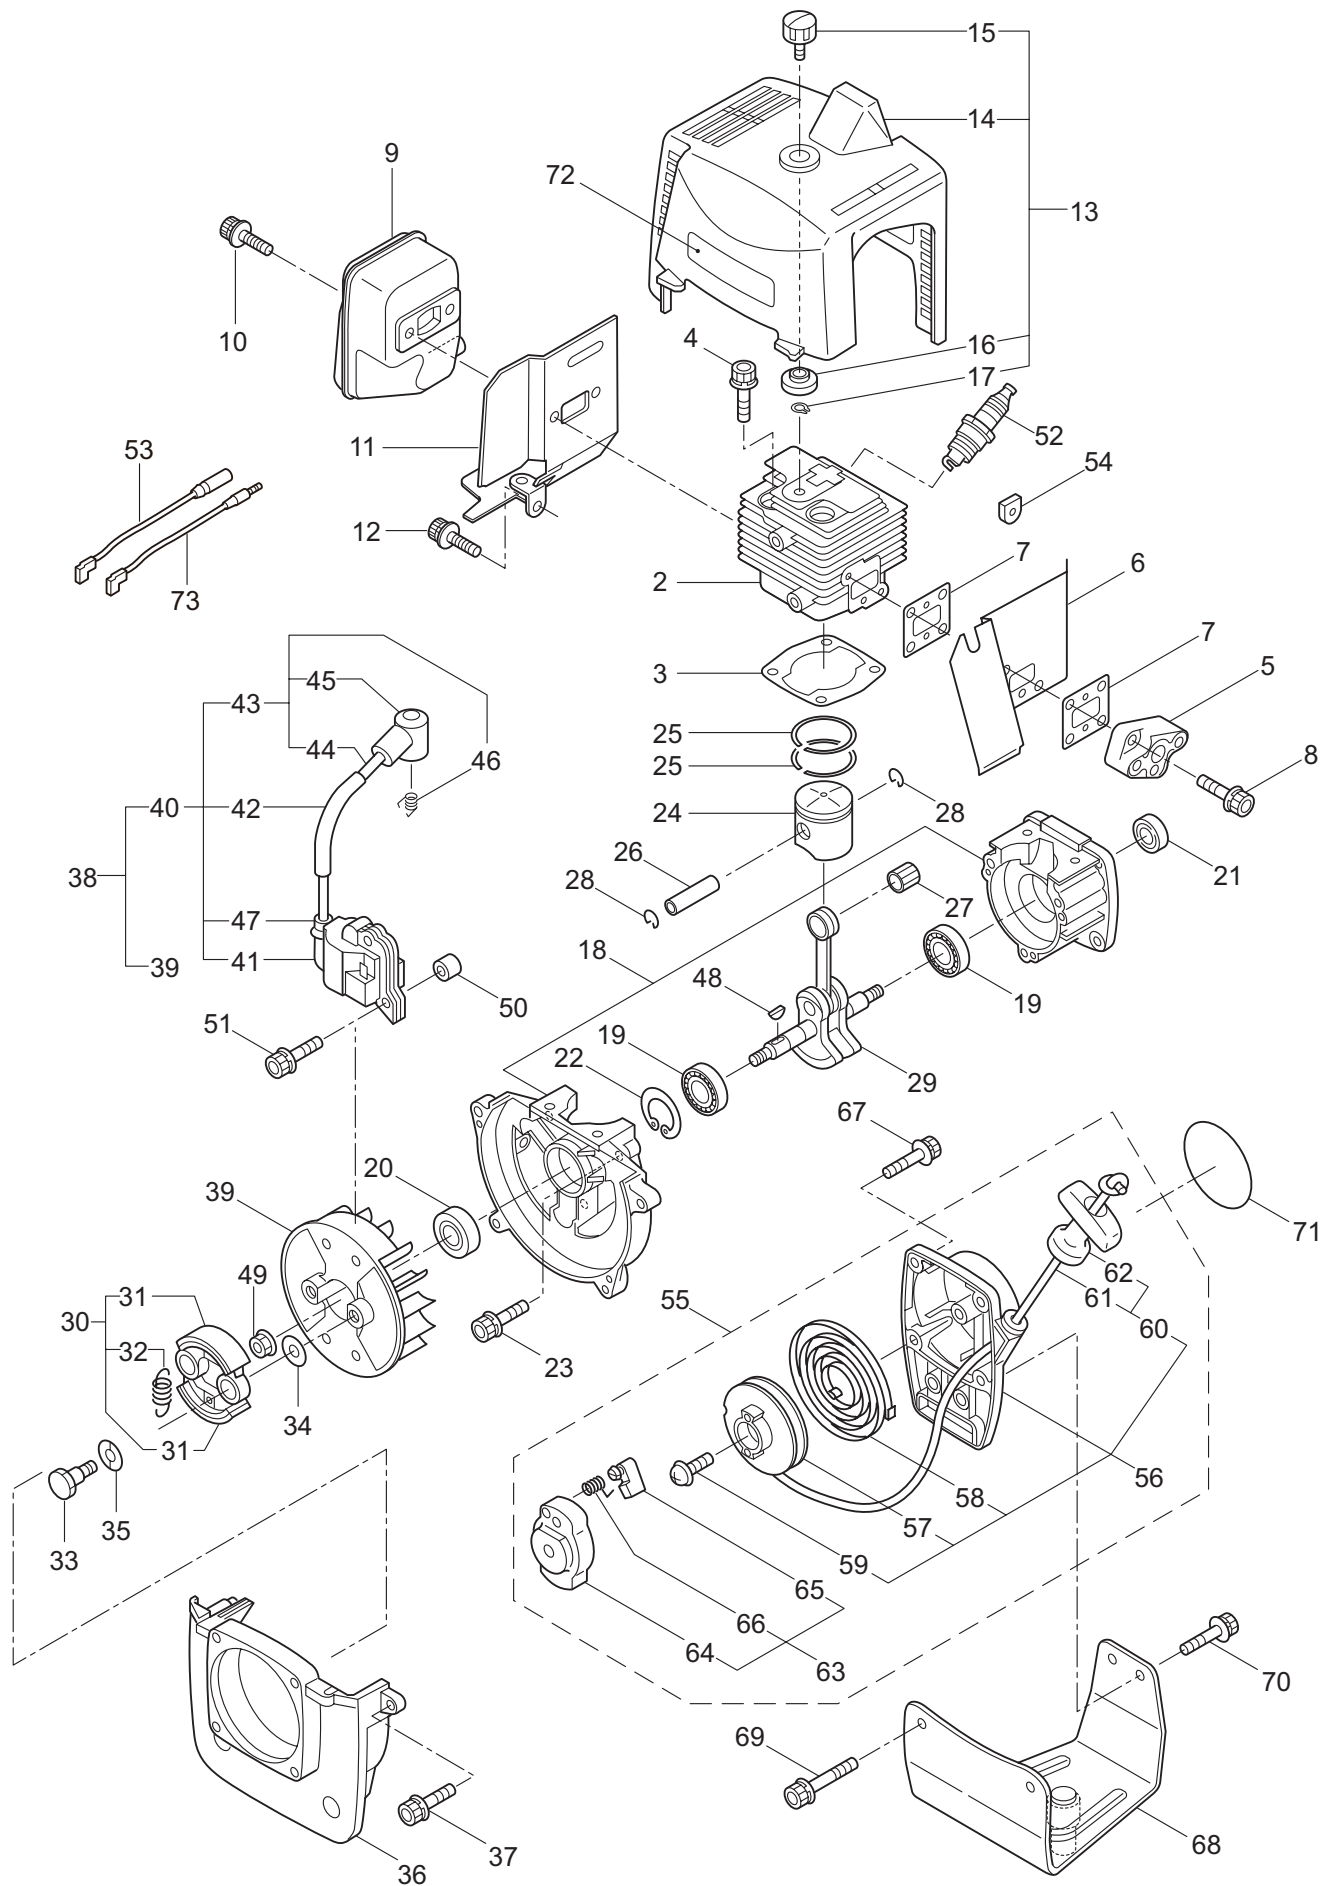

4. AGE320BC ENGINE

Ref. No.	Part No.	Part Name	Q'ty	Remarks
4-1	859141	Engine	1	AE320/165
4-2	261360	Cylinder	1	New gasket required
4-3	261528	Gasket	1	
4-4	261250	Cap Screw	4	M5x20
4-5	261938	Insulator	1	New gasket required
4-6	261364	Air Duct	1	
4-7	261171	Gasket	2	
4-8	265924	Cap Screw	2	M5x25
4-9	280619	Muffler	1	
4-10	266402	Cap Screw	2	M5x55
4-11	261833	Gasket	1	
4-12	261607	Cap Screw	1	M5x16
4-13	265304	Top Cover Ass'y	1	Incl.14-17
4-14	265305	Top Cover	1	
4-15	261018	Knob	1	
4-16	261020	Spacer	1	
4-17	261734	Snap Ring	1	#5
4-18	261379	Crankcase	1	
4-19	261384	Bearing	2	#6201C3
4-20	261385	Oil Seal	1	ISCD12327
4-21	261386	Oil Seal	1	ISCD12227
4-22	016732	Snap Ring	1	#32
4-23	261612	Cap Screw	3	M5x30
4-24	266980	Piston	1	
4-25	261390	Piston Ring	2	(2)Required
4-26	261555	Piston Pin	1	7x10x31.5L
4-27	261392	Bearing,Needle	1	KBK10x14x12.5x1
4-28	261393	Clip,Piston Pin	2	
4-29	261395	Crankshaft/Conn.Rod Ass'y	1	
4-30	264503	Clutch Ass'y	1	Incl.31,32
4-31	264504	Clutch Shoe	2	(2)Required
4-32	263614	Spring,Clutch	1	
4-33	264505	Bolt	2	
4-34	261189	Washer	2	6x16.5x1.2
4-35	261777	Wave Washer	2	
4-36	281325	Fan Cover	1	
4-37	261250	Cap Screw	2	M5x20
4-38	267391	Magneto Ass'y	1	Incl.39-47
4-39	261356	Rotor/Fan	1	
4-40	267400	Ignition Coil Ass'y	1	Incl.41-47
4-41	267401	Coil	1	
4-42	269418	Insulator	1	
4-43	267403	Spark Plug Wire Ass'y	1	Incl.44-46
4-44	267404	Spark Plug Wire	1	
4-45	261074	Plug Boot	1