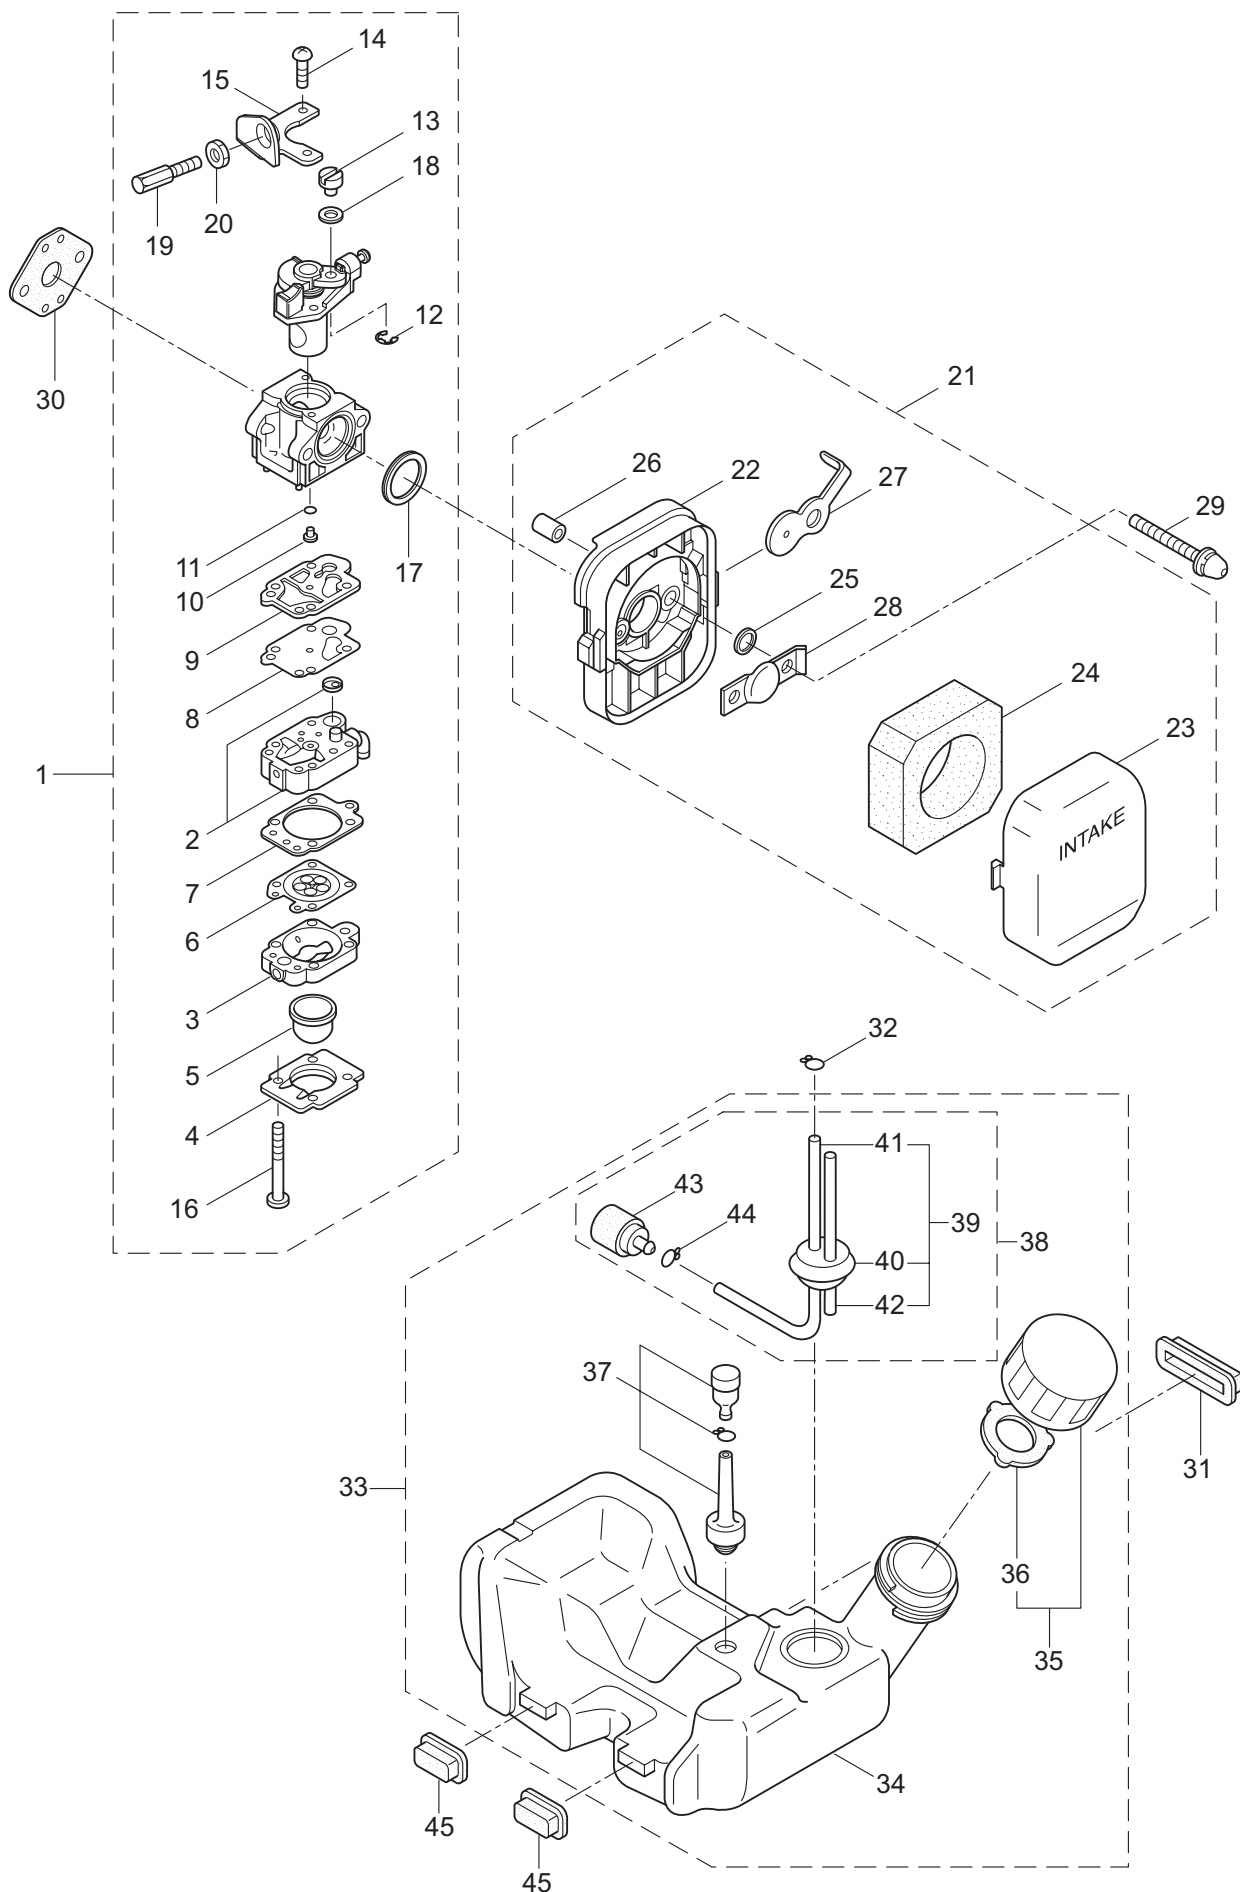

5. AGE320BC
CARBURETOR, FUEL TANK

Ref. No.	Part No.	Part Name	Q'ty	Remarks
5-1	268537	Carburetor Ass'y	1	Incl.2-20 New gasket required
5-2	262985	Pump Body	1	
5-3	262991	Purge Body	1	
5-4	262992	Cover Plate	1	
5-5	261874	Primer Bulb	1	
5-6	261873	Diaphragm,Metering	1	
5-7	262993	Gasket	1	
5-8	262994	Diaphragm,Fuel Pump	1	
5-9	262995	Gasket	1	
5-10	262121	Main Jet	1	#41
5-11	261871	O-Ring	1	
5-12	261876	E-Ring	1	
5-13	261658	Swivel	1	
5-14	261875	Screw	2	
5-15	264677	Bracket	1	
5-16	262996	Screw	4	
5-17	261657	Packing	1	
5-18	264678	Washer	1	
5-19	263994	Adapter	1	
5-20	261878	Nut	1	
5-21	262902	Air Filter Ass'y	1	Incl.22-28
5-22	263005	Housing	1	
5-23	262998	Cover	1	
5-24	263006	Element	1	
5-25	263000	Washer	1	
5-26	263001	Sleeve	2	
5-27	263007	Choke Valve	1	
5-28	263003	Plate	1	
5-29	264016	Cap Screw	2	M5x60
5-30	261864	Gasket	1	
5-31	261119	Pad	1	
5-32	261117	Clip	1	
5-33	264749	Fuel Tank Ass'y	1	Incl.34-44
5-34	264752	Fuel Tank	1	
5-35	261584	Fuel Tank Cap Ass'y	1	Incl.36
5-36	261105	Gasket	1	
5-37	261696	Breather Ass'y	1	
5-38	265752	Fuel Pipe Pick-up Ass'y	1	Incl.39-44
5-39	264031	Fuel Pipe Ass'y	1	Incl.40-42
5-40	261115	Grommet	1	
5-41	261690	Fuel Pipe	1	160L
5-42	263038	Return Pipe	1	3x6x85L
5-43	264653	Filter Ass'y	1	
5-44	261117	Clip	1	
5-45	261118	Pad	2