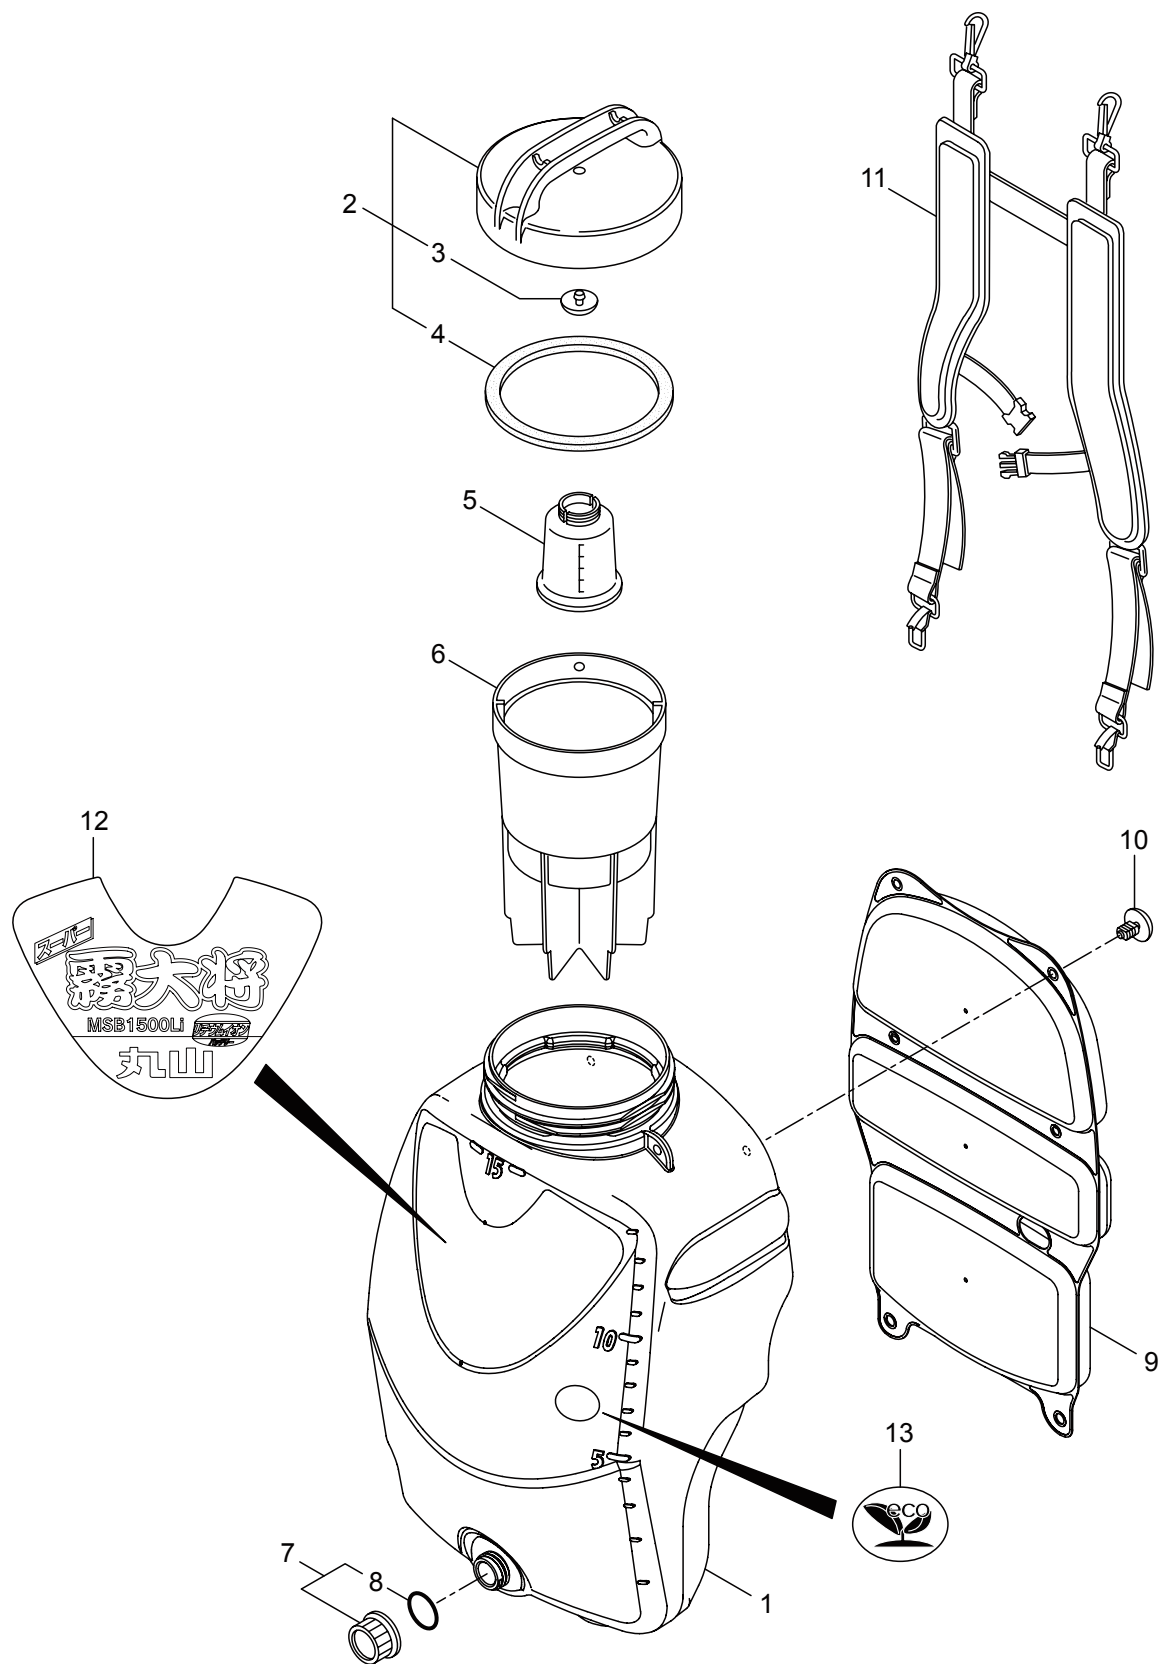

3. MSB1500Li
CHEMICAL TANK

Ref. No.	Part No.	Part Name	Q'ty	Remarks
3-1	131433	Chemical Tank	1	15L
3-2	125876	Cap, Chemical Tank	1	Incl.3,4
3-3	126668	Valve	1	
3-4	123216	Packing	1	
3-5	125063	Measure cup	1	
3-6	125878	Strainer	1	
3-7	131542	Cap Ass'y	1	Incl.8
3-8	014818	O-Ring	1	W1516-16
3-9	131461	Cushion Pad	1	
3-10	125068	Fastener	4	
3-11	130219	Knapsack Band	1	
3-12	131462	Label	1	MSB1500LI
3-13	234045	Label	1