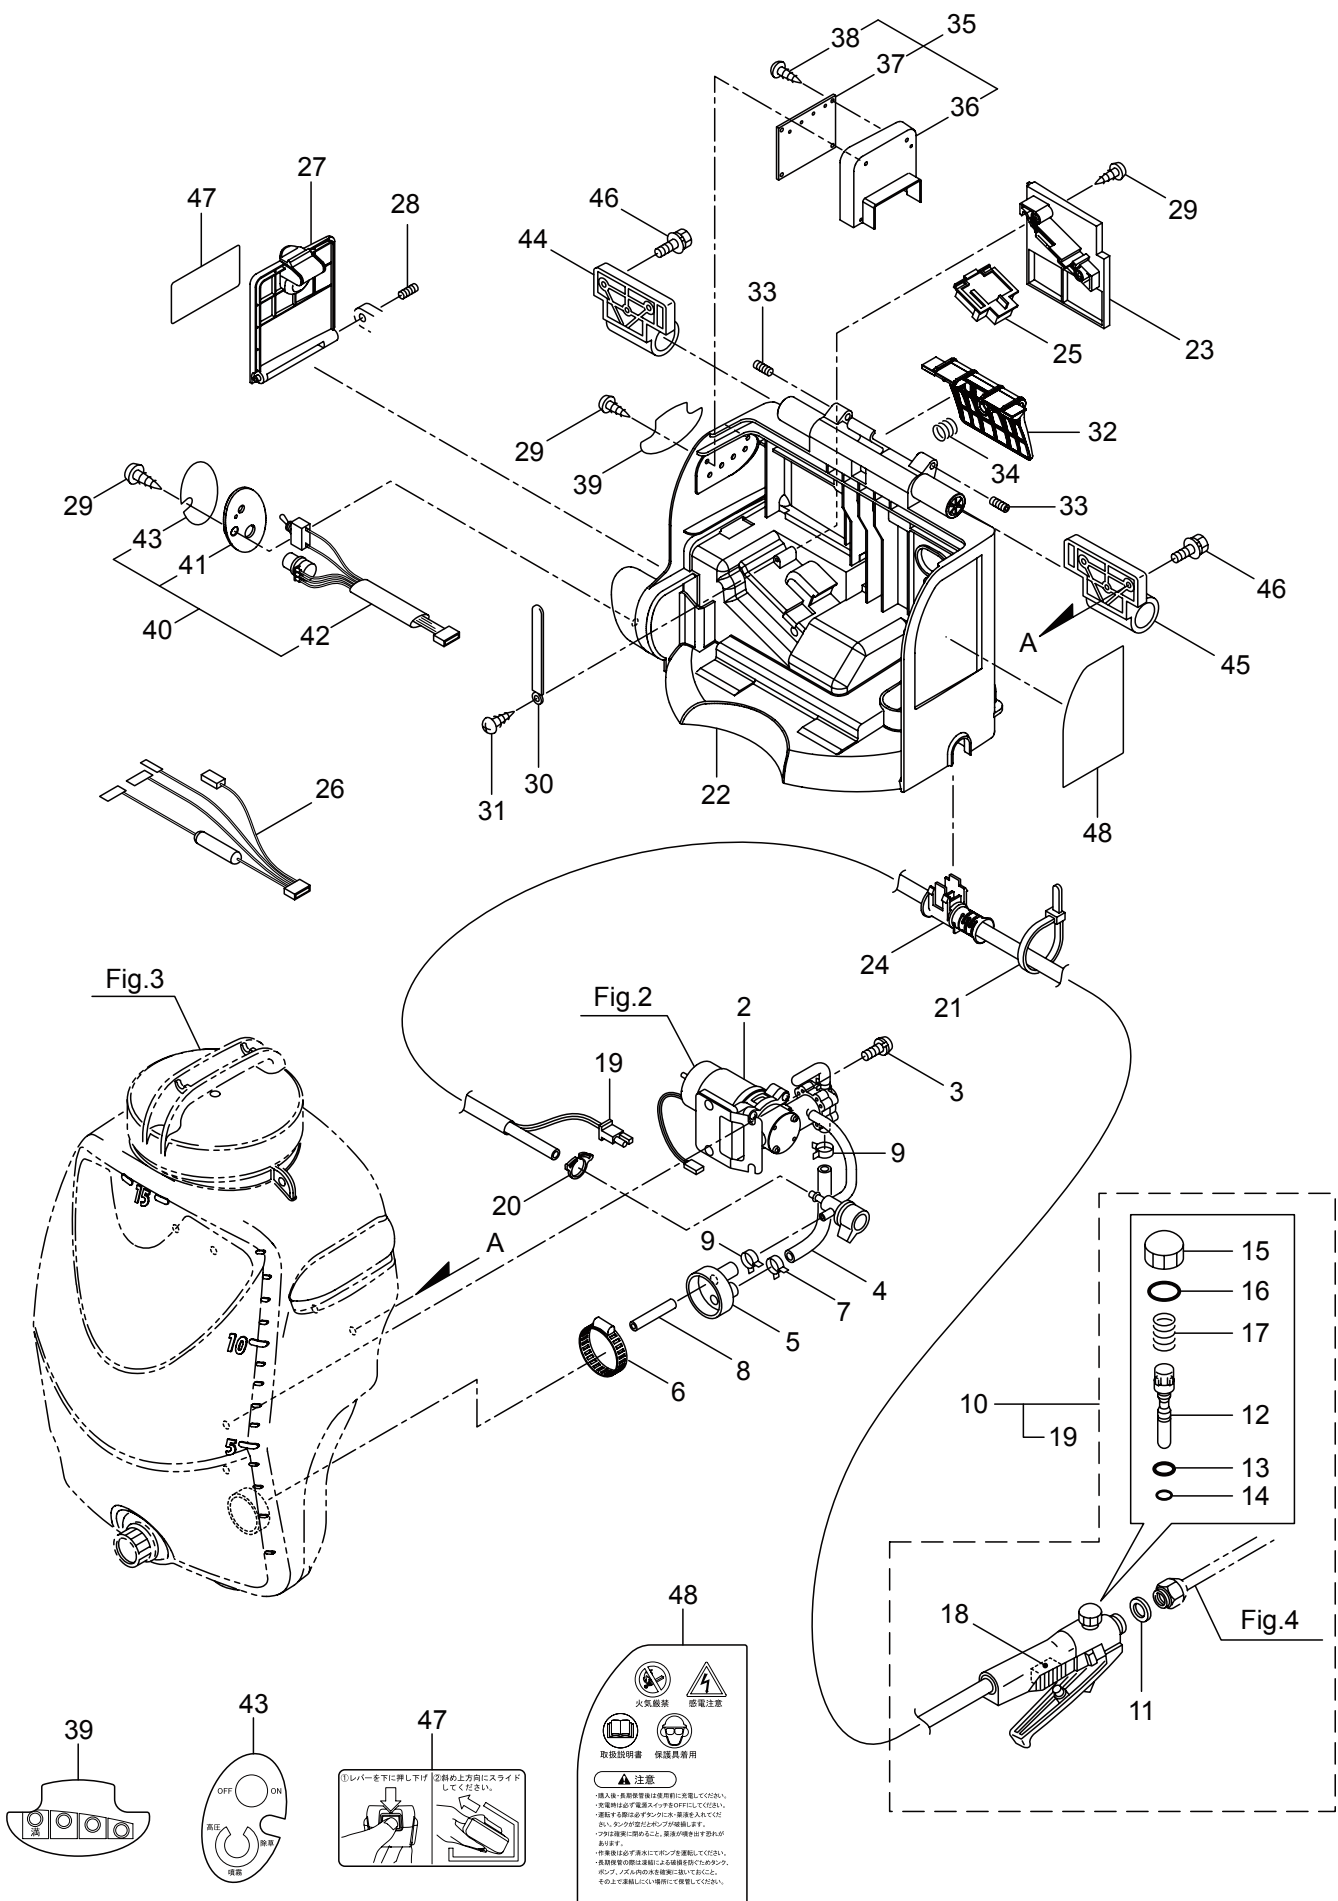

PARTS LIST

MSB1500Li

CONTENTS

1. MAIN BODY	1 ~ 4
2. POWER SPRAYER	5 ~ 6
3. CHEMICAL TANK	7 ~ 8
4. ACCESSORIES	9 ~ 10

2013. 07.

P/N 523679

1. MSB1500Li MAIN BODY

Ref. No.	Part No.	Part Name	Q'ty	Remarks
1-1	353051	MSB1500LI	1	
1-2	131430	Pump Ass'y	1	
1-3	126760	Screw	2	M6x10
1-4	125902	Hose	1	
1-5	125903	Hose Boots	1	
1-6	124813	Band	1	
1-7	531145	Hose Band	1	130-06-00
1-8	131435	Hose	1	5x9x50
1-9	043832	Hose Band	2	
1-10	423244	Hand Nozzle Ass'y	1	Incl.11-19
1-11	115865	Packing	1	12x17.5xt3
1-12	117547	Valve	1	
1-13	124612	O-Ring	1	
1-14	014194	O-Ring	1	S4
1-15	117070	Cap	1	
1-16	011345	O-Ring	1	P12
1-17	117074	Spring	1	
1-18	117549	Switch	1	
1-19	131561	Connector	1	
1-20	125370	Hose Clamp	1	
1-21	107046	Band	1	CV-125
1-22	131439	Base	1	
1-23	131441	Cover	1	
1-24	131443	Hose Guide	1	
1-25	131444	Terminal	1	
1-26	131445	Wire Harness	1	
1-27	131446	Cover	1	
1-28	131448	Set Screw	1	M6x20
1-29	128974	Screw	5	M4x16
1-30	131834	Clump	1	
1-31	132079	Screw	1	M4x14
1-32	130092	Stopper	1	
1-33	131449	Set Screw	2	M6x35
1-34	130095	Spring	1	
1-35	131450	Substrate Ass'y	1	Incl.36-38
1-36	131451	Cover	1	
1-37	131453	Substrate	1	
1-38	130230	Screw	2	M3x8
1-39	131455	Label	1	
1-40	131456	Operation Panel Ass'y	1	Incl.41-43
1-41	131457	Operation Panel	1	
1-42	131459	Wire Harness	1	
1-43	131460	Label	1	
1-44	130137	Bracket	1	R
1-45	130138	Bracket	1	L