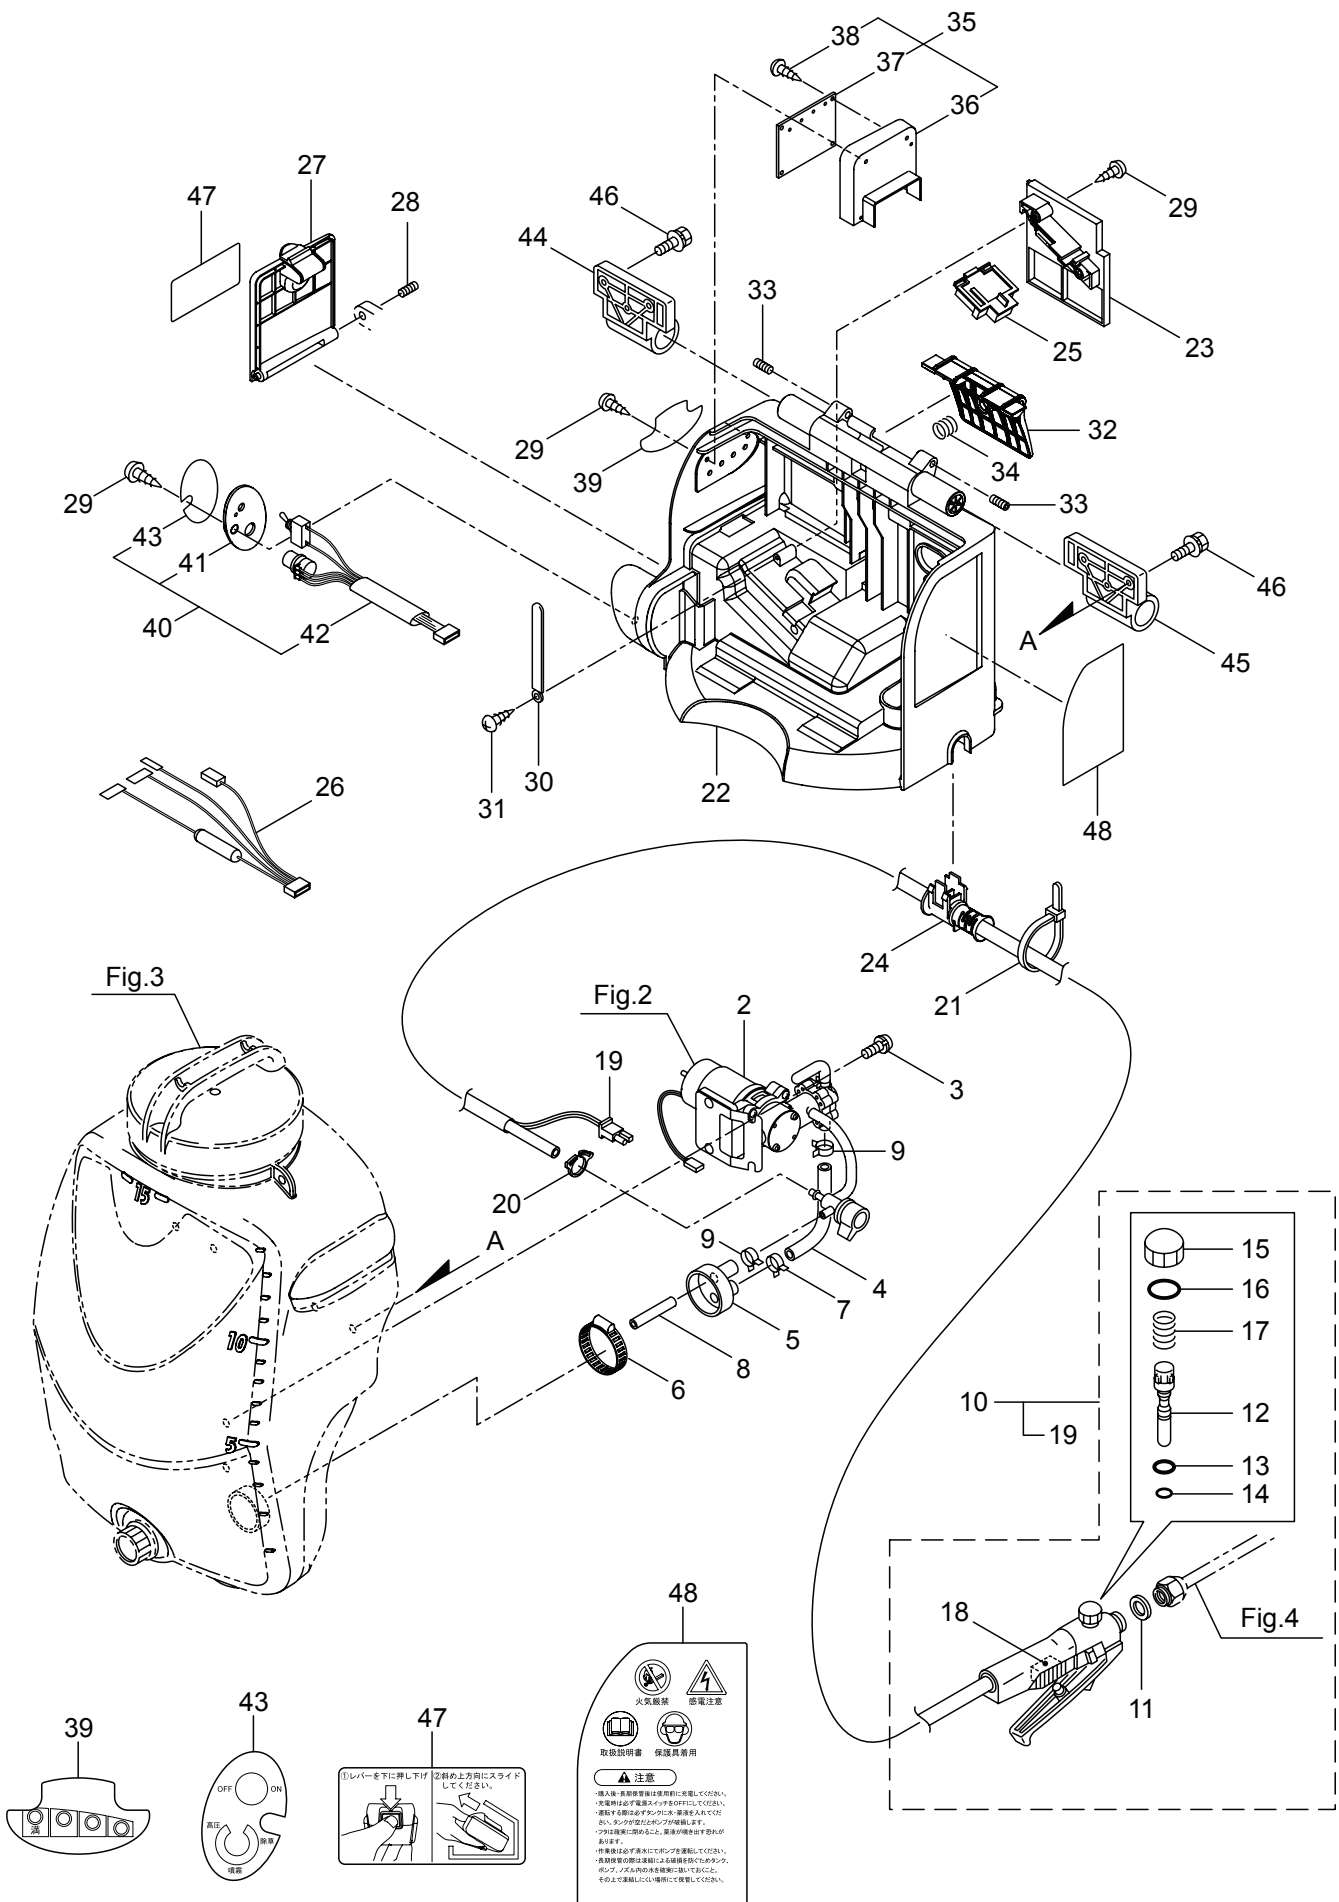

1. MSB1500Li MAIN BODY

Ref. No.	Part No.	Part Name	Q'ty	Remarks
1-46	125824	Bolt	4	M6x16
1-47	131464	Label	1	
1-48	131463	Label	1