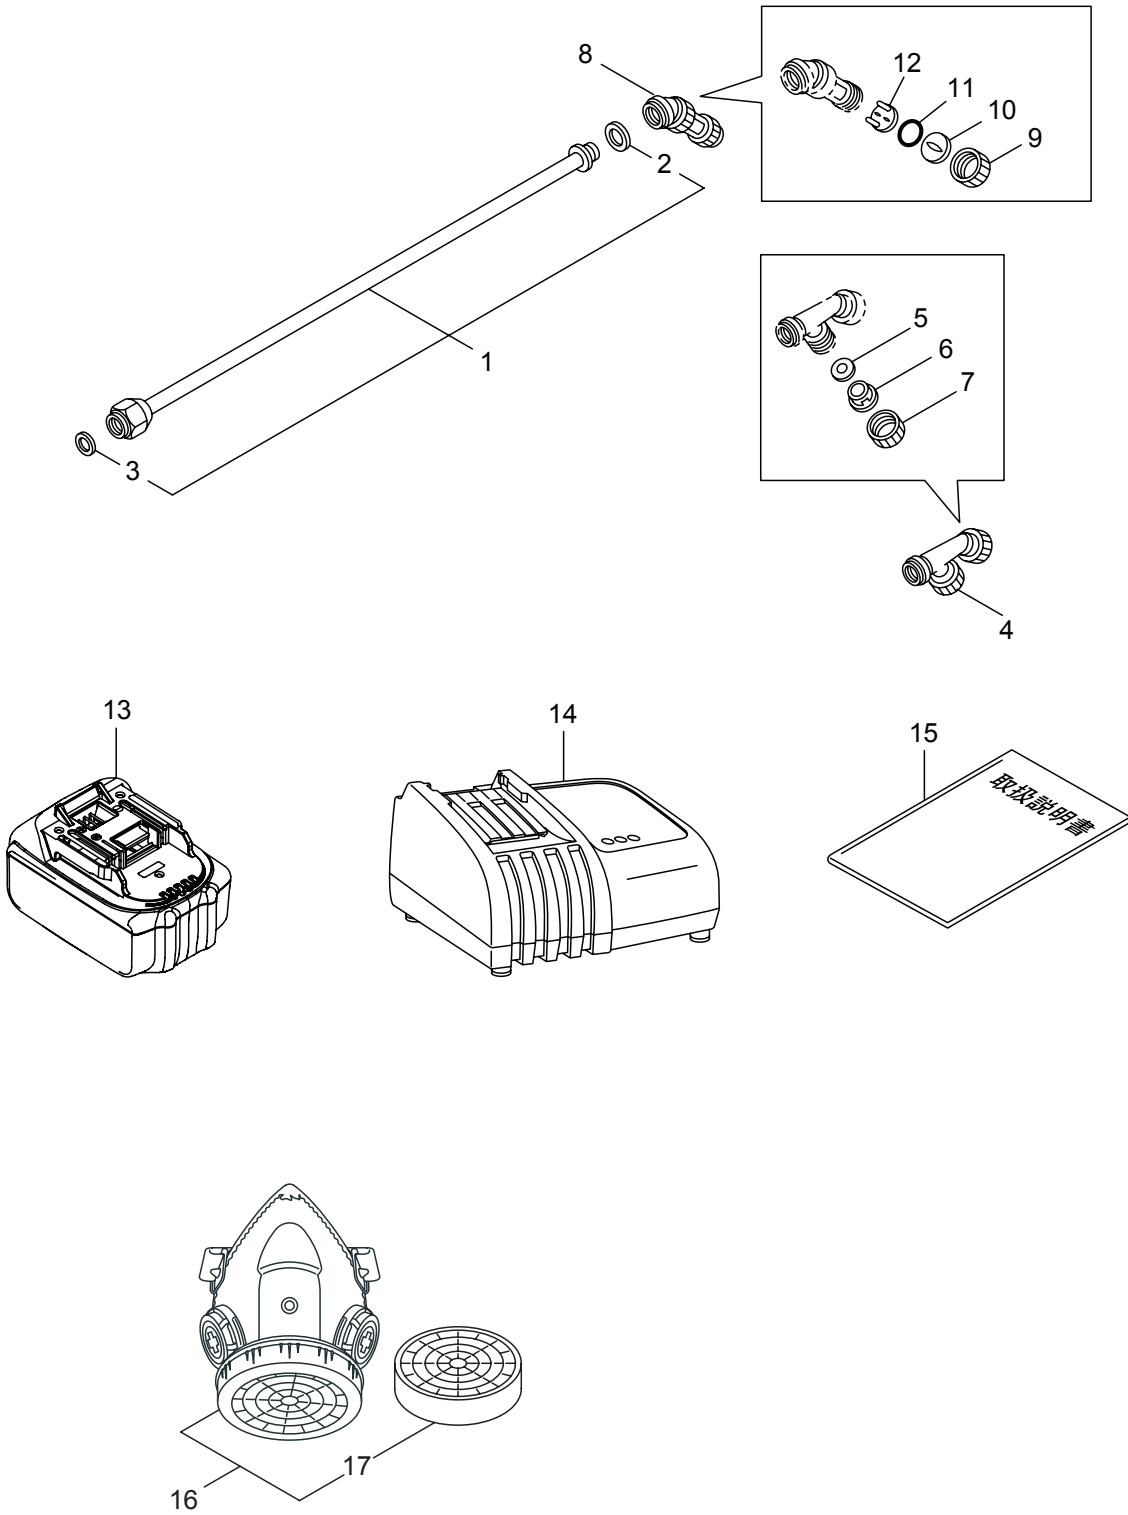

4. MSB1500Li
ACCESSORIES

Ref. No.	Part No.	Part Name	Q'ty	Remarks
4-1	122933	Nozzle Pipe Ass'y	1	Incl.2,3
4-2	112850	Packing	1	11.5x15.5xt1.5
4-3	112851	Packing	1	7x11xt1.5
4-4	117958	Wide Nozzle Ass'y	1	Incl.5-9
4-5	103171	Packing	2	H-704
4-6	412894	Nozzle Plate	2	NN-D-5S
4-7	103173	Cap	2	
4-8	114292	Round Nozzle	1	HY-JDL-1M, Incl.9-12
4-9	114300	Cap	1	HY-613R
4-10	114306	Orifice	1	SR-1
4-11	996998	O-Ring	1	HY-700
4-12	153833	Inner Core	1	
4-13	132115	Battery Ass'y	1	
4-14	132094	Battery Charger	1	
4-15	132095	Instruction Manual	1	MSB1500LI
4-16	129738	Musk	1	Incl.17
4-17	129739	Filter	1