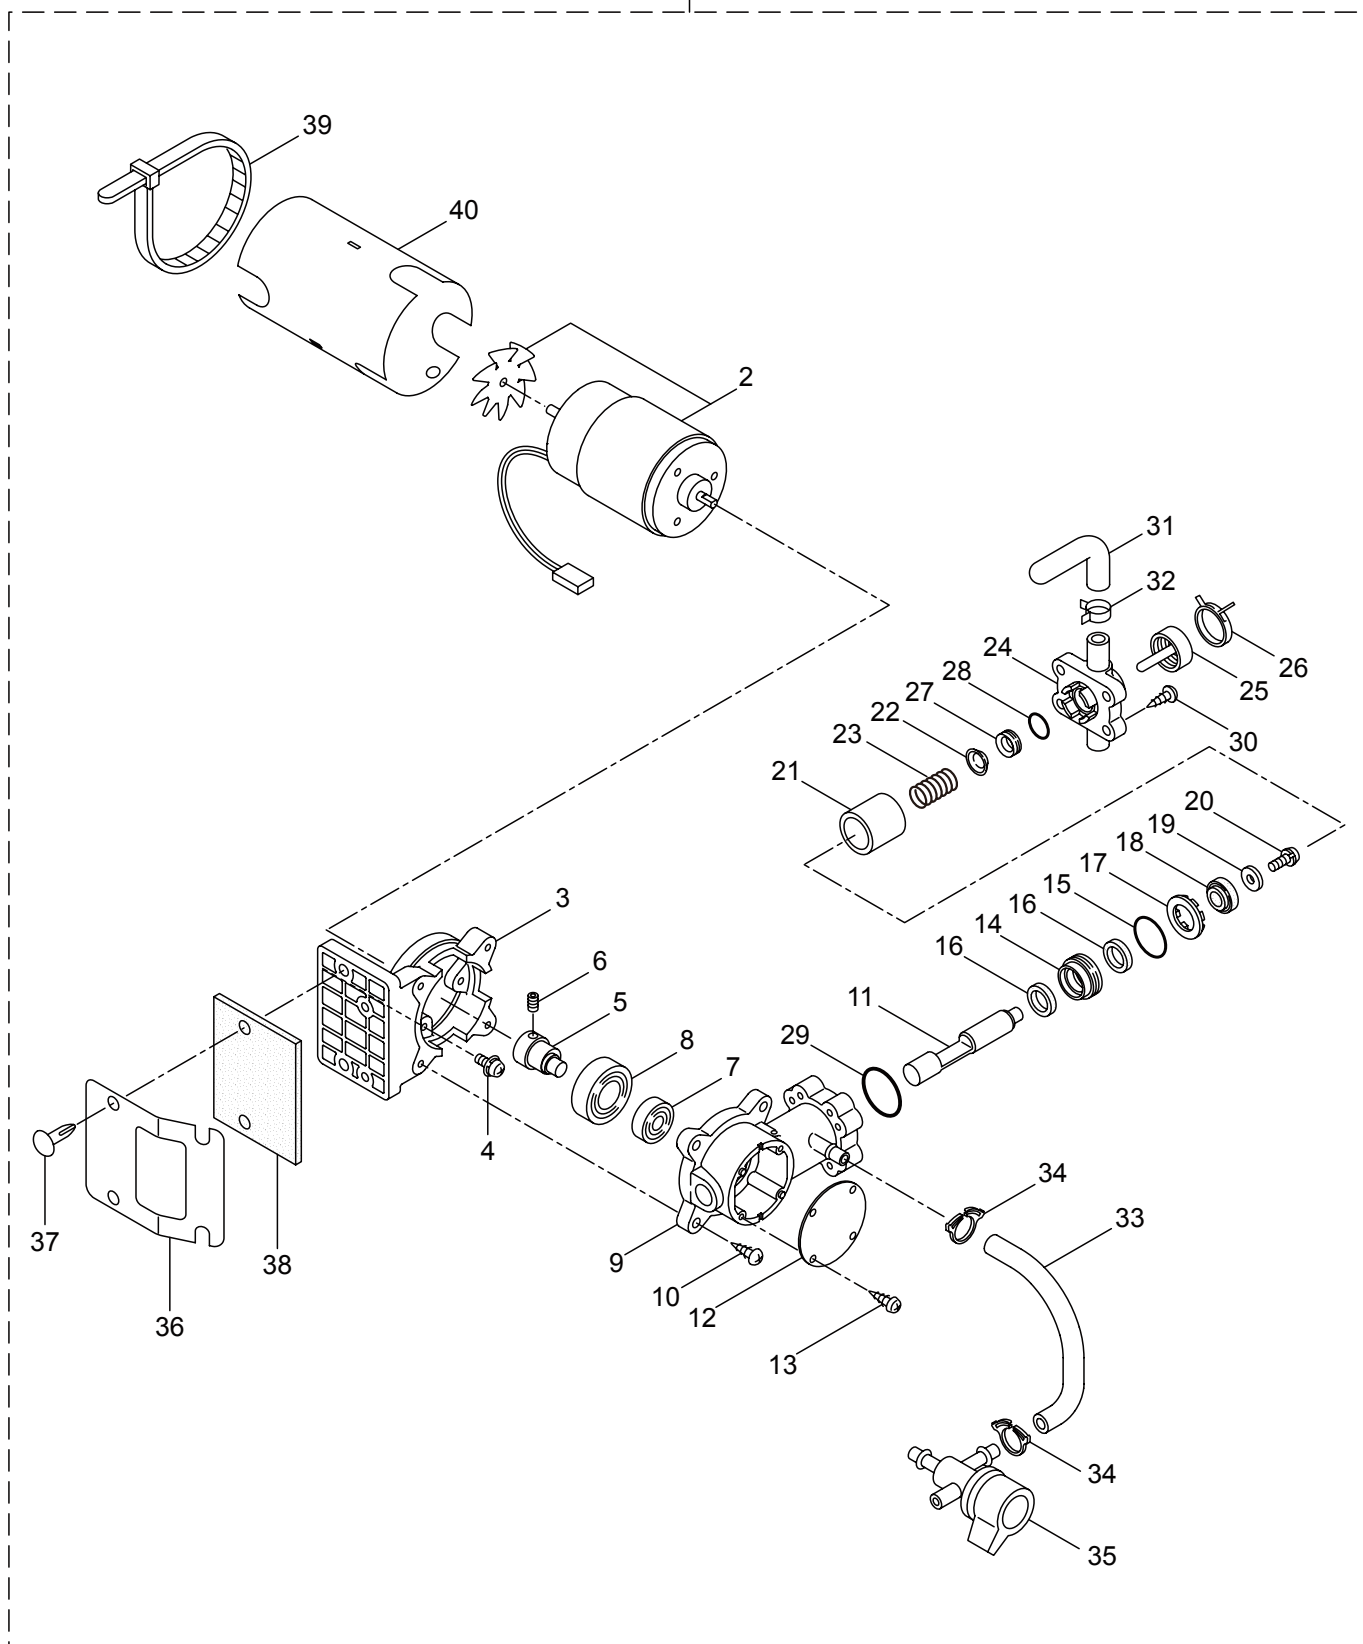

2. MSB1500Li
POWER SPRAYER

1

Ref. No.	Part No.	Part Name	Q'ty	Remarks
2-1	131430	Pump Ass'y	1	Incl.2-40
2-2	423245	Motor Ass'y	1	
2-3	113216	Flange	1	
2-4	126752	Screw	3	M3x0.5x10
2-5	123253	Cam	1	
2-6	089969	Set Screw	1	M4x6
2-7	114000	Bearing	1	#607ZZ
2-8	102681	Bearing	1	#6001ZZ
2-9	123254	Crankcase	1	
2-10	132079	Screw	4	M4x14
2-11	115233	Piston	1	
2-12	114003	Plate	1	
2-13	126754	Screw	2	M3x8
2-14	126779	Seal Case	1	
2-15	013969	O-Ring	1	S16
2-16	114005	Packing	2	
2-17	123256	Seal Retainer	1	
2-18	121434	Piston Packing	1	
2-19	114009	Valve Seat	1	4.2x11xt2
2-20	816018	Screw	1	M4x0.7x8
2-21	123258	Sylinder Pipe	1	
2-22	116114	Valve	1	
2-23	132147	Spring	1	
2-24	116284	Manifold	1	
2-25	116128	Pin Ass'y	1	
2-26	126755	Hose Band	1	
2-27	115121	Valve Seat	1	
2-28	026531	O-Ring	1	S8
2-29	014179	O-Ring	1	P20
2-30	132079	Screw	4	M4x14
2-31	125877	Cap	1	
2-32	043832	Hose Band	1	
2-33	131432	Hose	1	
2-34	125370	Hose Clamp	2	
2-35	123290	Pressure Regulator Valve Ass'y	1	
2-36	125889	Plate	1	
2-37	123461	Fastener	2	
2-38	116304	Buffer	1	
2-39	123421	Band	1	
2-40	126751	Heat Shield Plate	1