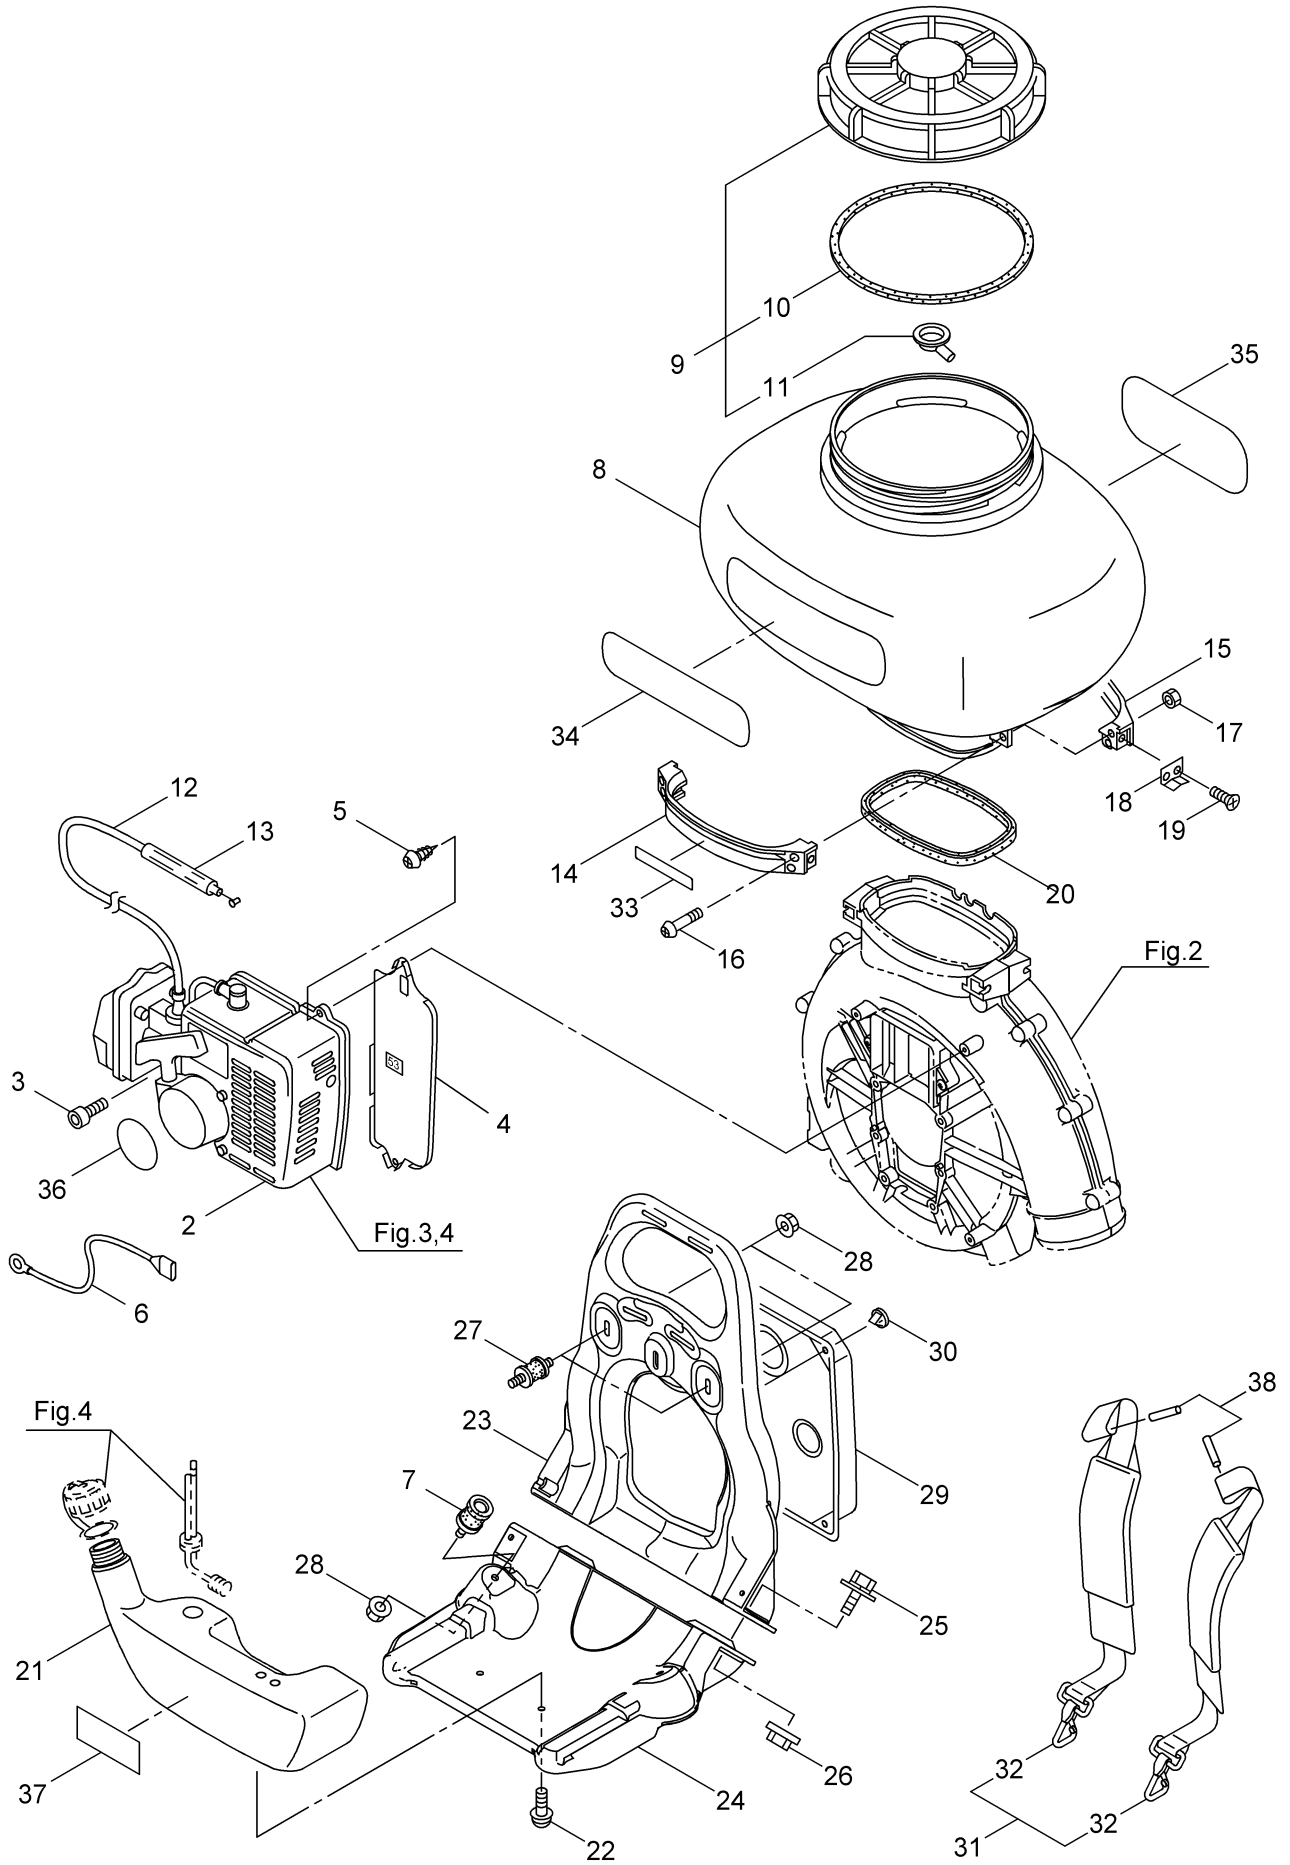

PARTS LIST

MD6080-26

CONTENTS

1. MAIN BODY	1 ~ 2
2. FAN CASE.....	3 ~ 6
3. ENGINE (CYLINDER, CRANKCASE).....	7 ~ 10
4. ENGINE (CARBURETOR, MUFFLER).....	11 ~ 14
5. ACCESSORIES	15 ~ 16

2012.3

P/N. 523348

1. MD6080-26 MAIN BODY

2. MD6080-26 FAN CASE

Ref.No.	Parts No.	Parts Name	Q'ty	Remarks
2-1	130812	Fan Case (E)	1	
2-2	130818	Fan Case (S)	1	
2-3	130420	Tapping Screw	13	M5X25
2-4	128908	Fan	1	
2-5	128910	Ring	1	M6
2-6	128911	Bolt-Socket	4	M6X40
2-7	119160	Collar	1	
2-8	119161	Rubber Band	1	
2-9	127531	Earth Code	1	
2-10	130821	Lever Ass'y	1	Incl.11-30
2-11	130822	Dial Plate Retainer Ass'y	1	Incl.12-20
2-12	130930	Dial Plate Retainer	1	
2-13	128214	Plate	1	
2-14	128195	Tapping Screw	1	M4X8
2-15	130934	Throttle Lever	1	
2-16	081457	Screw	1	M6X25
2-17	111156	Wave Washer	1	WW-16
2-18	013512	Washer	1	6.5X25XT2.3
2-19	100234	Nut	1	M6
2-20	127218	Nut	1	M6
2-21	110730	Cap	1	
2-22	130823	Dial Plate Ass'y	1	Incl.23-28
2-23	130932	Dial Plate	1	
2-24	111232	Stopper	1	
2-25	127848	Pin	1	4.5X38.2L
2-26	111233	Plate	1	
2-27	128215	Spring	1	0.8-9L
2-28	026368	E-Ring	1	#4
2-29	130824	Micro Switch	1	
2-30	128196	Screw	2	M5X14
2-31	128217	Washer	1	
2-32	128212	Washer	1	8.5X30XT2.3
2-33	128213	Bolt	1	M8X25
2-34	126990	Nut	1	M8
2-35	110729	Cap	1	
2-36	130027	Shutter Lever	1	
2-37	109606	Male Universal Joint	1	
2-38	126756	Nut	1	M6
2-39	100632	Knob	1	
2-40	100633	Snap	1	
2-41	100726	Cap	1	
2-42	117022	Lever Retainer	1	
2-43	128196	Tapping Screw	4	M5X14
2-44	130124	Joint Rod Ass'y	1	Incl.45-47
2-45	130125	Joint Rod	1	M6X330L