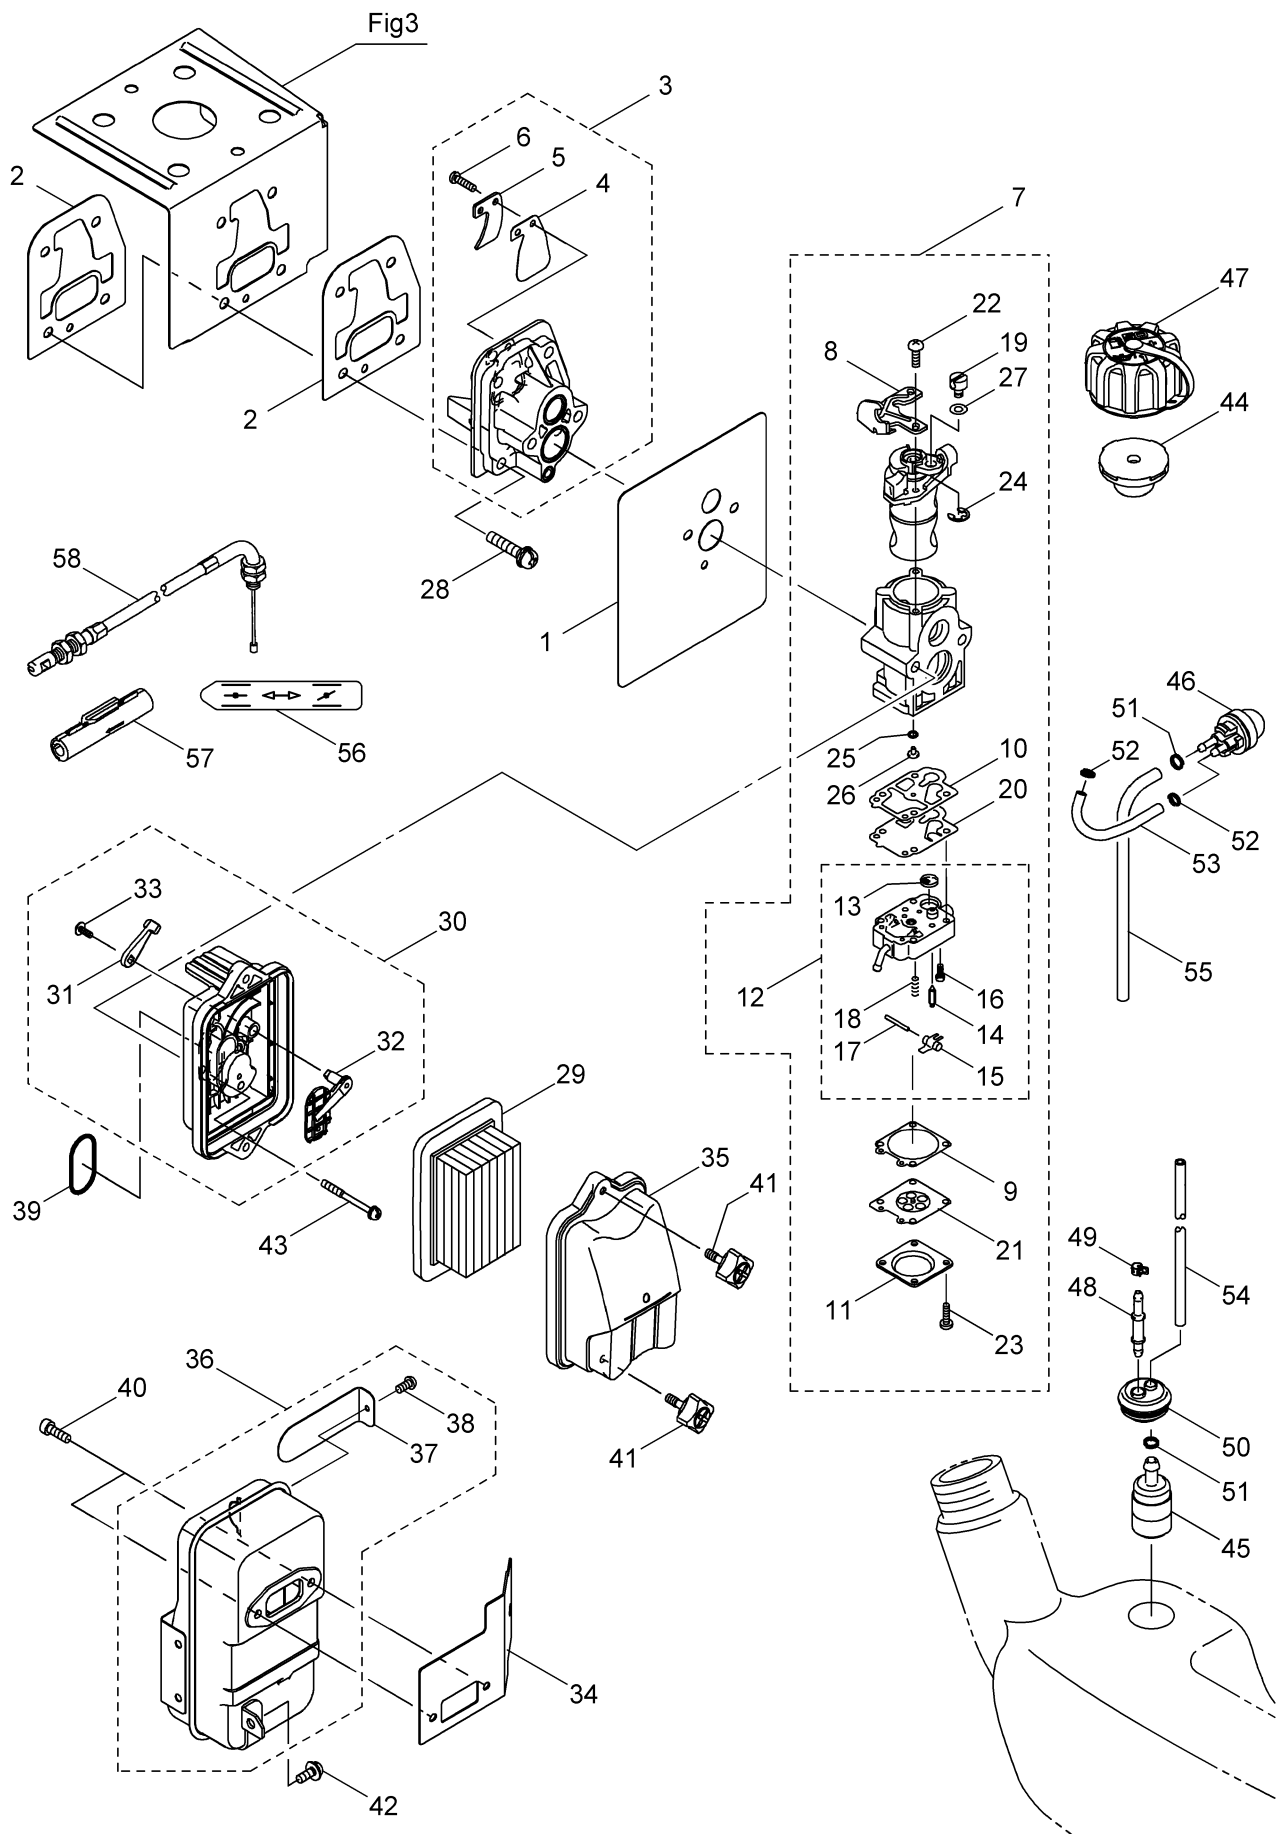

4. MD6080-26 ENGINE CARBURETOR, MUFFLER

Ref.No.	Parts No.	Parts Name	Q'ty	Remarks
4-1	419557	Gasket	1	11061-0801
4-2	419558	Gasket	2	11061-2236
4-3	419559	Reed Valve Ass'y	1	Incl.4-6 12021-0706
4-4	419560	Reed Valve	1	12022-2063
4-5	419562	Stopper	1	32085-2109
4-6	419564	Screw	1	3x12 92172-2123
4-7	419561	Carburetor Ass'y	1	Incl.8-27 15004-0788
4-8	649338	Bracket	1	11053-2066
4-9	649339	Gasket	1	11060-2456
4-10	634350	Gasket	1	11061-2054
4-11	649343	Cover	1	14025-2157
4-12	649346	Body	1	Incl.13-18 16160-2138
4-13	624430	Filter	1	14043-2051
4-14	624431	Float Valve	1	16030-2078
4-15	624429	Lever	1	16055-2051
4-16	624432	Screw	1	92009-2336
4-17	624433	Pin	1	92043-2094
4-18	624434	Spring	1	92144-2308
4-19	598415	Arm	1	21083-2073
4-20	577185	Diaphragm	1	43028-2067
4-21	416148	Diaphragm	1	43028-2096
4-22	577179	Screw	2	92009-2277
4-23	649348	Screw	4	92009-2438
4-24	577175	Snap Ring	1	92033-2078
4-25	577182	O-Ring	1	92055-2147
4-26	419563	Main Jet	1	#54 92063-0019
4-27	624532	Washer	1	92200-2074
4-28	577361	Screw	4	M5x25 92009-2235
4-29	419565	Element Ass'y	1	11029-2026
4-30	419566	Case Ass'y	1	Incl.31-33 11038-2101
4-31	419569	Lever	1	13168-2524
4-32	419570	Valve	1	16126-2251
4-33	419577	Screw	1	3x10 92172-2136
4-34	419567	Gasket	1	11061-0851
4-35	419568	Air Filter Cap	1	11065-2144
4-36	419572	Muffler Ass'y	1	Incl.37,38 49069-0019
4-37	419571	Spark Arrester	1	18077-2144
4-38	416161	Screw	1	92172-2112
4-39	419573	O-Ring	1	92055-2222
4-40	416160	Bolt, Socket	2	5x16 92153-2137
4-41	419574	Bolt	2	92154-2054
4-42	419575	Screw	1	5x14 92172-2114
4-43	419576	Screw	2	5x55 92172-2130
4-44	649362	Breather	1	14069-2088
4-45	625872	Fuel Filter	1	49019-2085