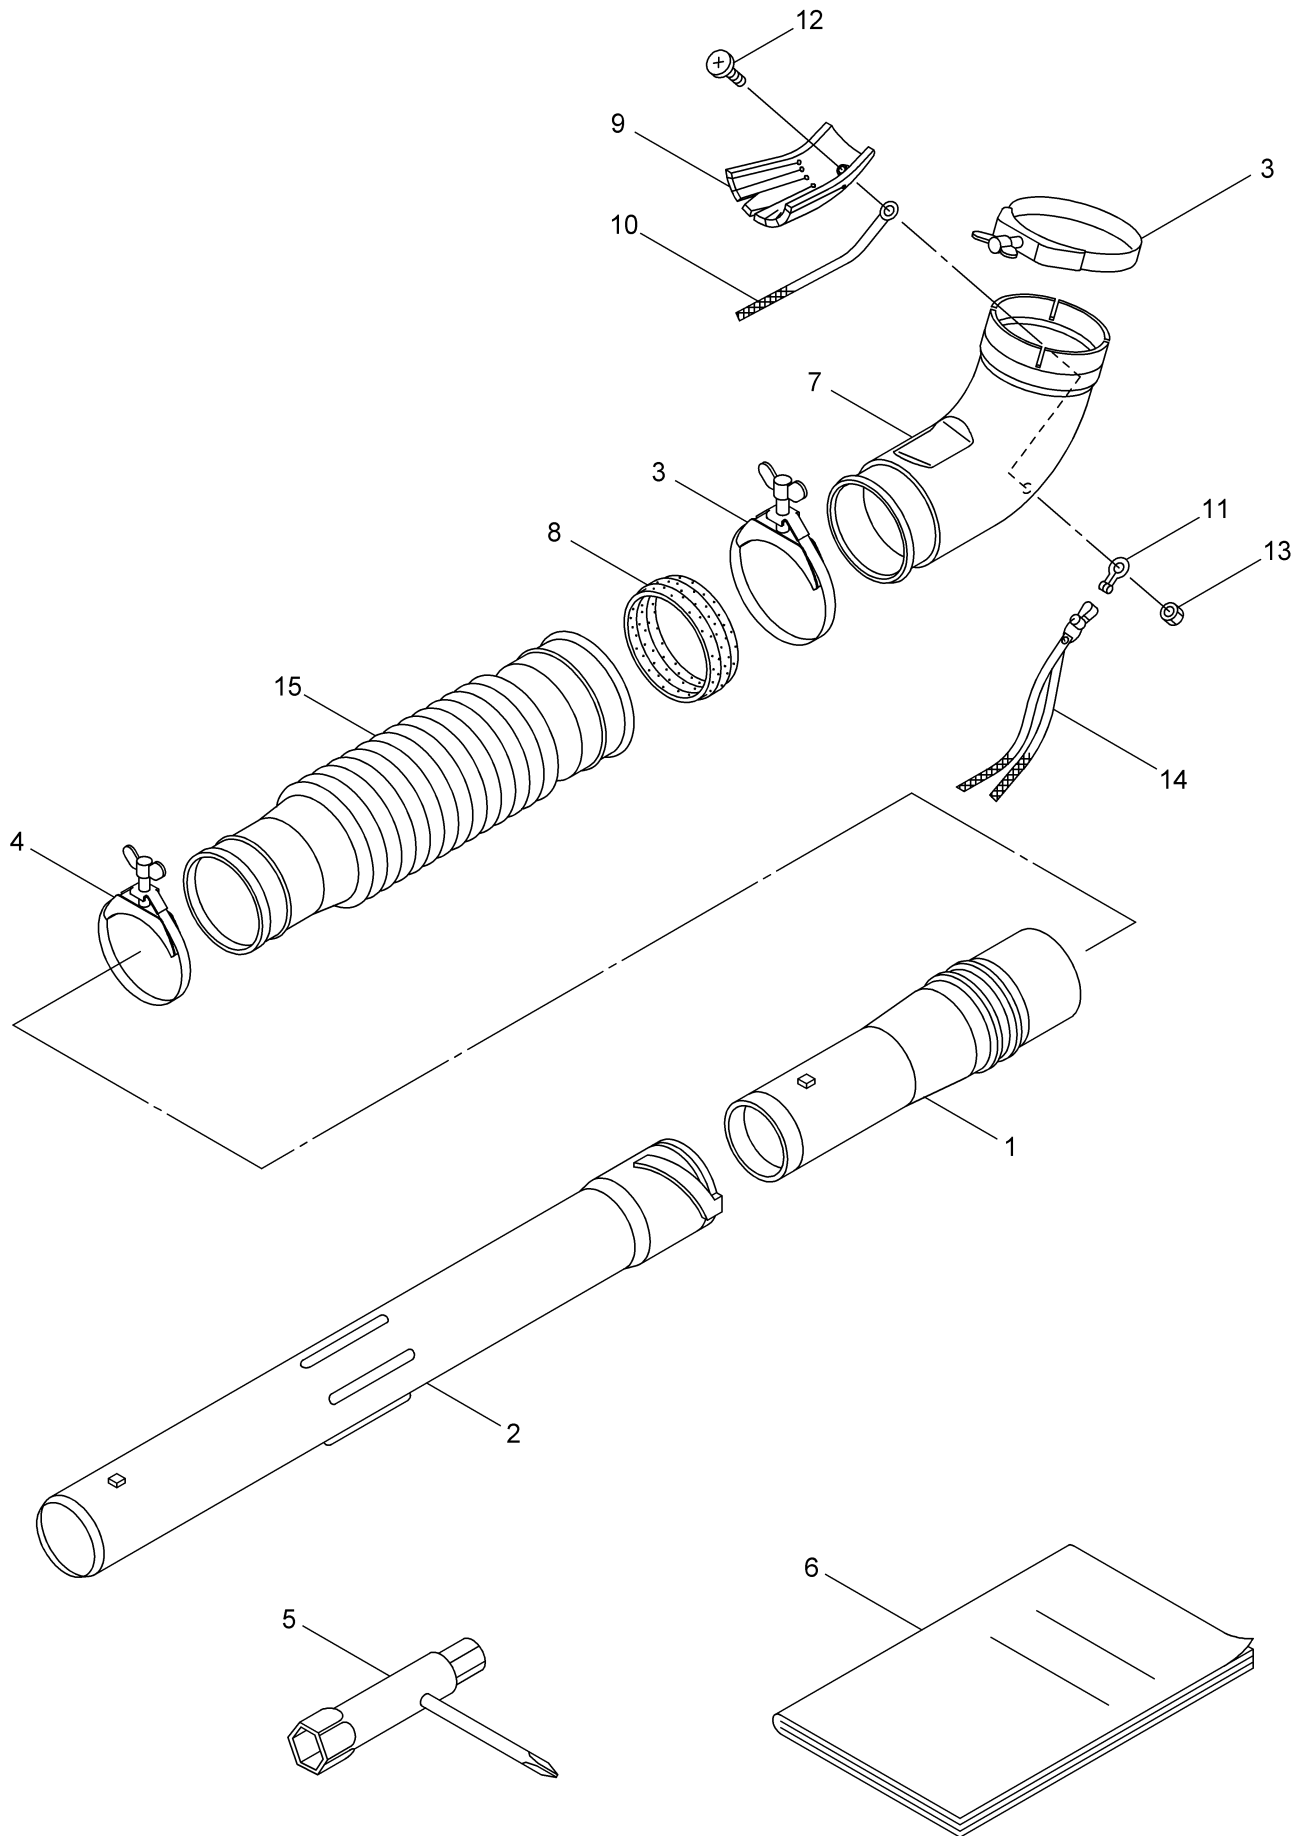

5. MD6080-26 ACCESSORIES

Ref.No.	Parts No.	Parts Name	Q'ty	Remarks
5-1	121242	Swivel Pipe	1	
5-2	107149	Blow Pipe	3	600L
5-3	128189	Clamp	2	#105
5-4	128305	Clamp	1	#78
5-5	127099	Box Spanner	1	13X19X(+)
5-6	131063	Instruction Manual	1	MD6080-26
5-7	130020	Elbow Pipe	1	
5-8	100238	Rubber Joint	1	
5-9	119416	Reinforced Plate	1	
5-10	100293	Earth Code	1	100
5-11	101608	Clamp	1	
5-12	119417	Screw	1	M6
5-13	081241	Nut	1	M6
5-14	101252	Earth	1	
5-15	115254	Flexble Pipe	1