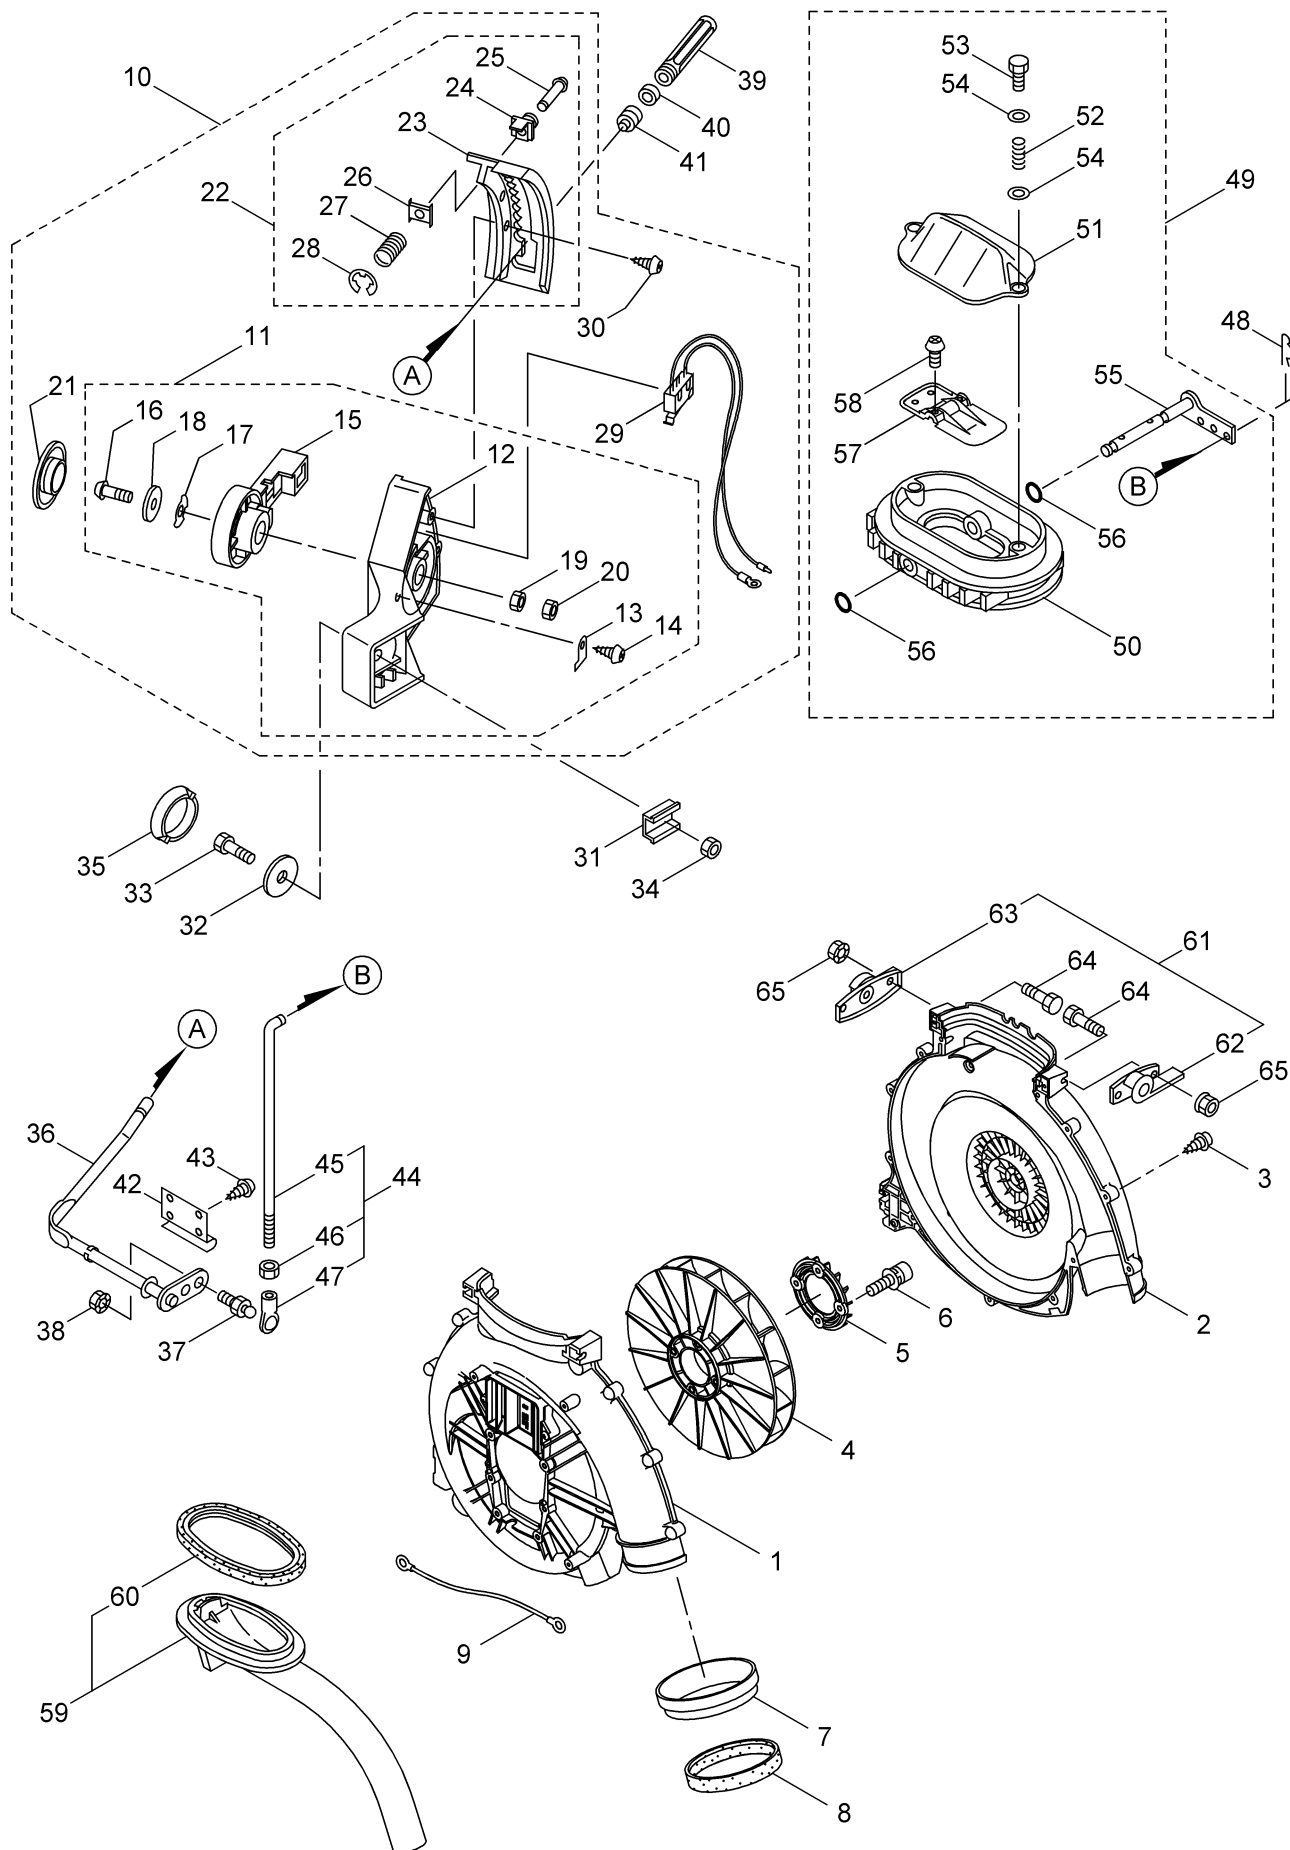

PARTS LIST

MD6080-26

CONTENTS

1. MAIN BODY	1 ~ 2
2. FAN CASE.....	3 ~ 6
3. ENGINE (CYLINDER, CRANKCASE).....	7 ~ 10
4. ENGINE (CARBURETOR, MUFFLER).....	11 ~ 14
5. ACCESSORIES	15 ~ 16

2012.3

P/N. 523348

1. MD6080-26 MAIN BODY

2. MD6080-26 FAN CASE

Ref.No.	Parts No.	Parts Name	Q'ty	Remarks
2-1	130812	Fan Case (E)	1	
2-2	130818	Fan Case (S)	1	
2-3	130420	Tapping Screw	13	M5X25
2-4	128908	Fan	1	
2-5	128910	Ring	1	M6
2-6	128911	Bolt-Socket	4	M6X40
2-7	119160	Collar	1	
2-8	119161	Rubber Band	1	
2-9	127531	Earth Code	1	
2-10	130821	Lever Ass'y	1	Incl.11-30
2-11	130822	Dial Plate Retainer Ass'y	1	Incl.12-20
2-12	130930	Dial Plate Retainer	1	
2-13	128214	Plate	1	
2-14	128195	Tapping Screw	1	M4X8
2-15	130934	Throttle Lever	1	
2-16	081457	Screw	1	M6X25
2-17	111156	Wave Washer	1	WW-16
2-18	013512	Washer	1	6.5X25XT2.3
2-19	100234	Nut	1	M6
2-20	127218	Nut	1	M6
2-21	110730	Cap	1	
2-22	130823	Dial Plate Ass'y	1	Incl.23-28
2-23	130932	Dial Plate	1	
2-24	111232	Stopper	1	
2-25	127848	Pin	1	4.5X38.2L
2-26	111233	Plate	1	
2-27	128215	Spring	1	0.8-9L
2-28	026368	E-Ring	1	#4
2-29	130824	Micro Switch	1	
2-30	128196	Screw	2	M5X14
2-31	128217	Washer	1	
2-32	128212	Washer	1	8.5X30XT2.3
2-33	128213	Bolt	1	M8X25
2-34	126990	Nut	1	M8
2-35	110729	Cap	1	
2-36	130027	Shutter Lever	1	
2-37	109606	Male Universal Joint	1	
2-38	126756	Nut	1	M6
2-39	100632	Knob	1	
2-40	100633	Snap	1	
2-41	100726	Cap	1	
2-42	117022	Lever Retainer	1	
2-43	128196	Tapping Screw	4	M5X14
2-44	130124	Joint Rod Ass'y	1	Incl.45-47
2-45	130125	Joint Rod	1	M6X330L