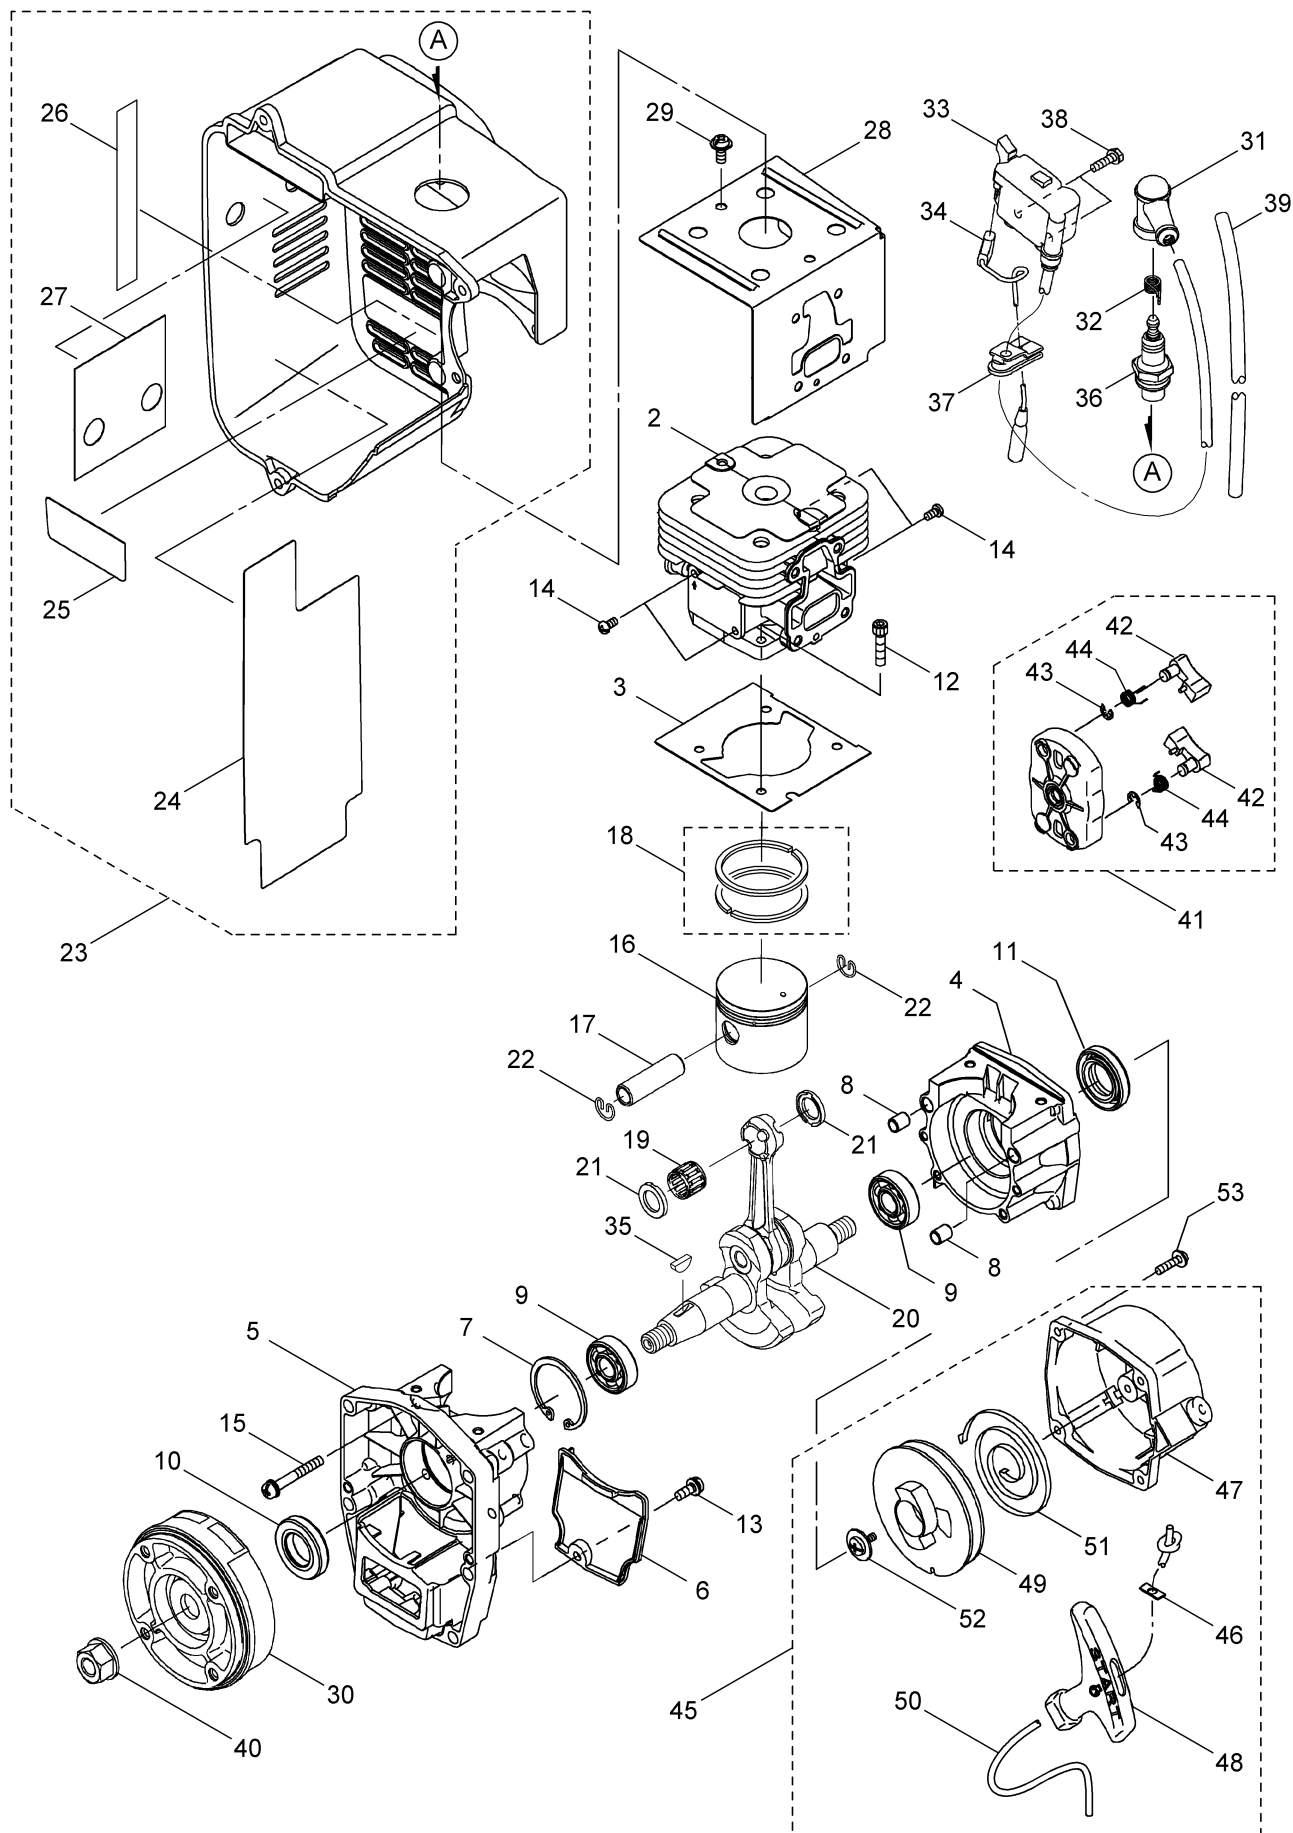

3. MD6080-26 ENGINE CYLINDER, CRANKCASE

Ref.No.	Parts No.	Parts Name	Q'ty	Remarks
3-1	131051	Engine	1	TK053D-AG21
3-2	419518	Cylinder	1	11005-6008
3-3	419519	Gasket	1	11061-2234
3-4	419520	Crankcase	1	14080-0595
3-5	419521	Crankcase	1	14080-2080
3-6	419522	Cover, Crankcase	1	14092-0759
3-7	419523	Snap Ring	1	92033-2202
3-8	419524	Pin	2	92043-0755
3-9	419525	Bearing	2	92045-2285
3-10	419526	Oil Seal	1	92049-2280
3-11	419527	Oil Seal	1	92049-2281
3-12	419528	Bolt	4	92154-2047
3-13	419529	Screw	1	92172-0713
3-14	416111	Screw	4	4x8 92172-2103
3-15	419530	Screw	4	5x40 92172-2122
3-16	419531	Piston	1	13001-2197
3-17	419532	Piston Pin	1	13002-0712
3-18	419533	Piston Ring Set	1	13008-6075
3-19	649325	Bearing	1	13033-2063
3-20	419534	Crankshaft Ass'y	1	49119-2248
3-21	419535	Spacer	2	92026-2364
3-22	419536	Snap Ring	2	92033-2200
3-23	419541	Shroud	1	Incl.24-27 49089-0801
3-24	419537	Pad	1	39156-0903
3-25	419538	Pad	1	39156-0904
3-26	419539	Pad	1	39156-0921
3-27	419540	Pad	1	39156-0926
3-28	419542	Shroud	1	49089-2787
3-29	419543	Screw	1	5x12 92172-2140
3-30	419544	Flywheel	1	21050-2331
3-31	419545	Spark Plug Cap	1	21130-2083
3-32	419546	Terminal	1	21169-0555
3-33	419547	Ignition Coil Ass'y	1	21171-2294
3-34	419548	Lead Wire	1	L=120 26011-2395
3-35	419549	Key	1	92038-2109
3-36	419550	Spark Plug	1	92070-2122
3-37	419551	Grommet	1	92071-0711
3-38	419552	Bolt	2	4x14 92154-1035
3-39	419553	Tube	1	92192-2229
3-40	419554	Nut	1	10mm 92210-2136
3-41	419583	Starting Pulley	1	Incl.42-44 49080-0707
3-42	419581	Pawl	2	13165-2109
3-43	944226	Snap Ring	2	92033-2010
3-44	416281	Spring	2	92145-2148
3-45	419584	Recoil Starter	1	Incl.46-52 49088-0712