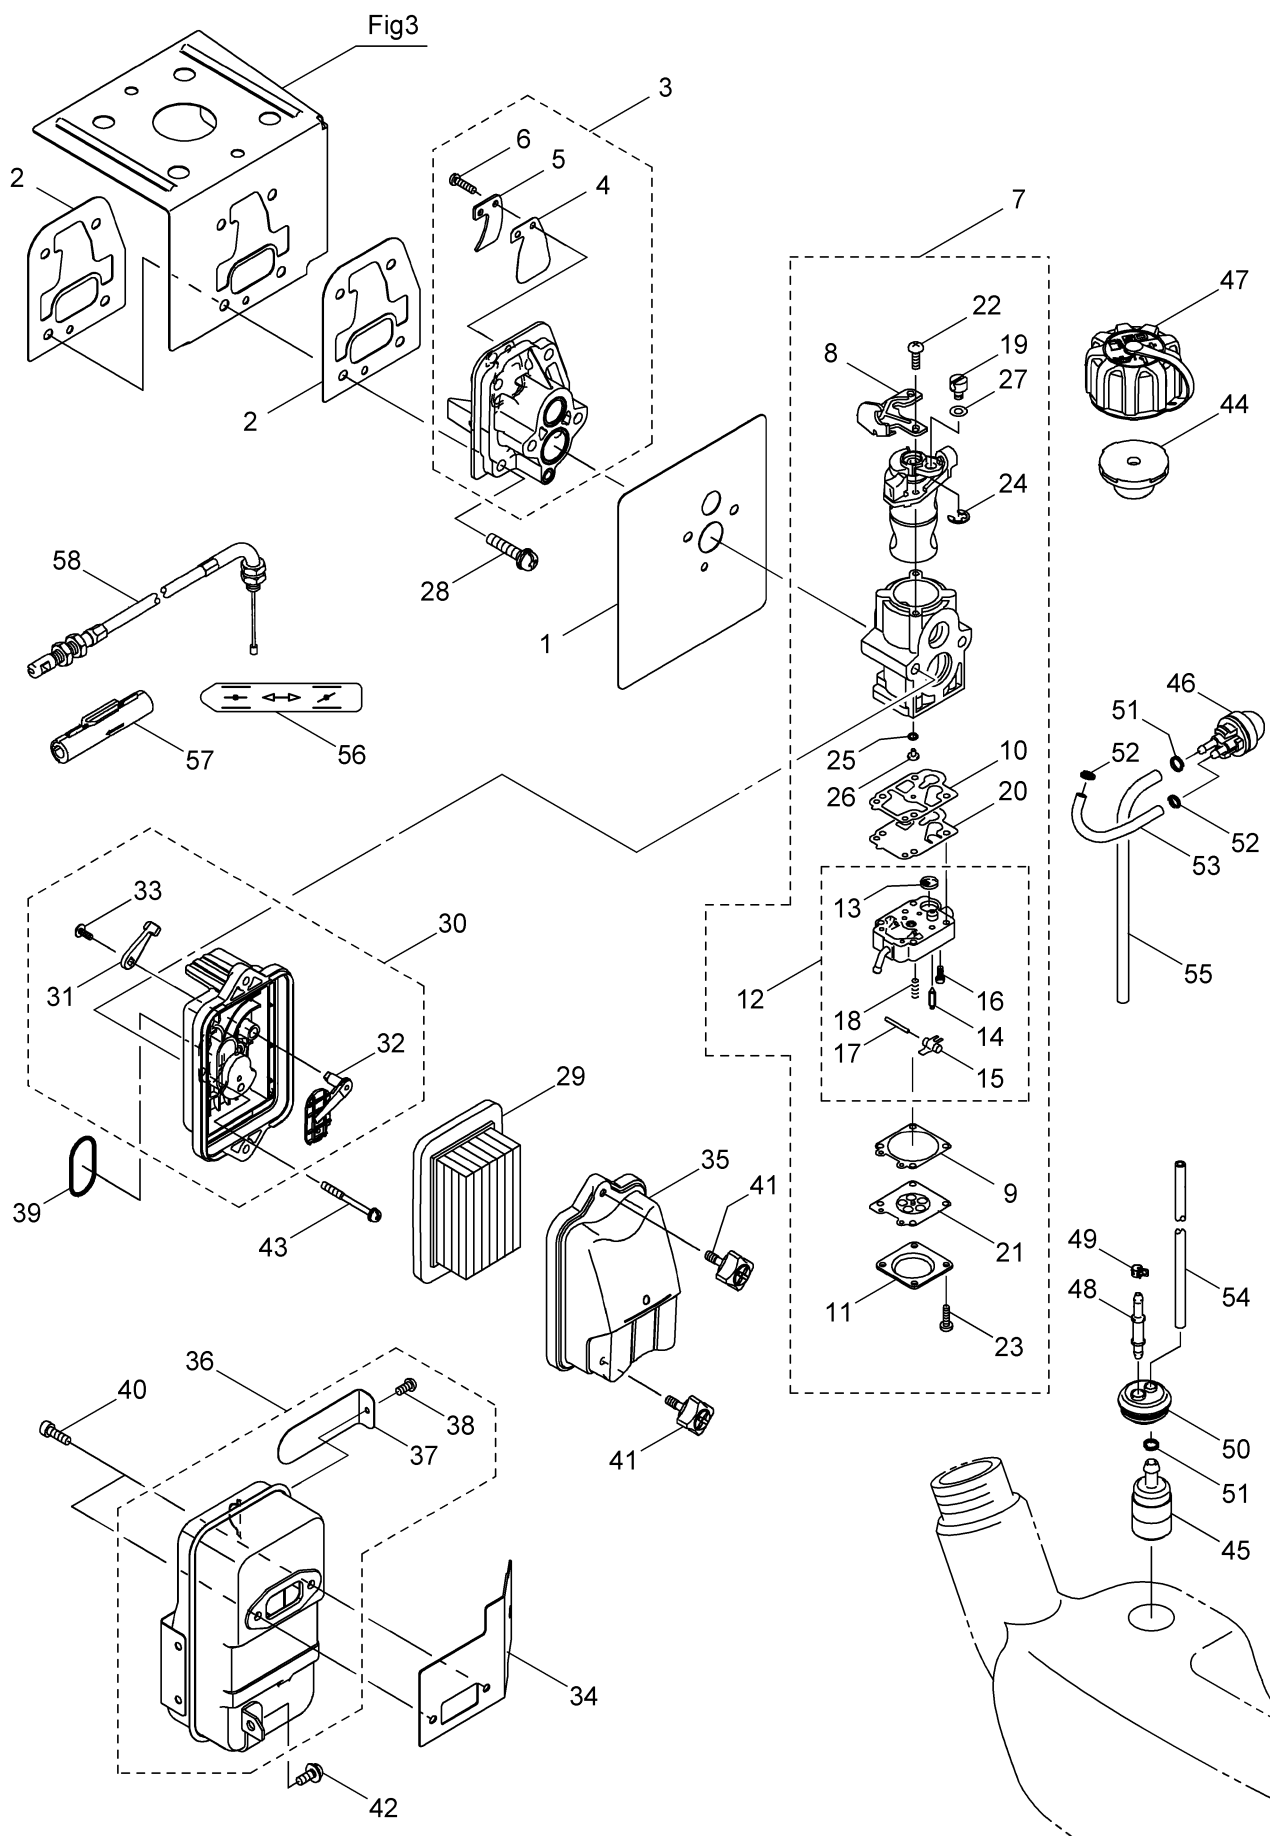

4. MD6080-26 ENGINE CARBURETOR, MUFFLER

Ref.No.	Parts No.	Parts Name	Q'ty	Remarks
4-46	415374	Priming Pump	1	49043-2074
4-47	419578	Tank Cap Ass'y	1	51048-2087
4-48	632199	Joint	1	59071-2132
4-49	944177	Clamp	1	92037-2139
4-50	597949	Fuel Tank Grommet	1	92071-2142
4-51	419579	Clamp	2	92173-2009
4-52	419580	Clamp	2	92173-2018
4-53	649368	Tube	1	2.3x5x93 92192-2086
4-54	649369	Tube	1	3x5x305 92192-2088
4-55	415375	Tube	1	3x6x145 92192-2205
4-56	419590	Label	1	56033-2091
4-57	419555	Case	1	32099-0722
4-58	419556	Throttle Cable	1	54012-0584