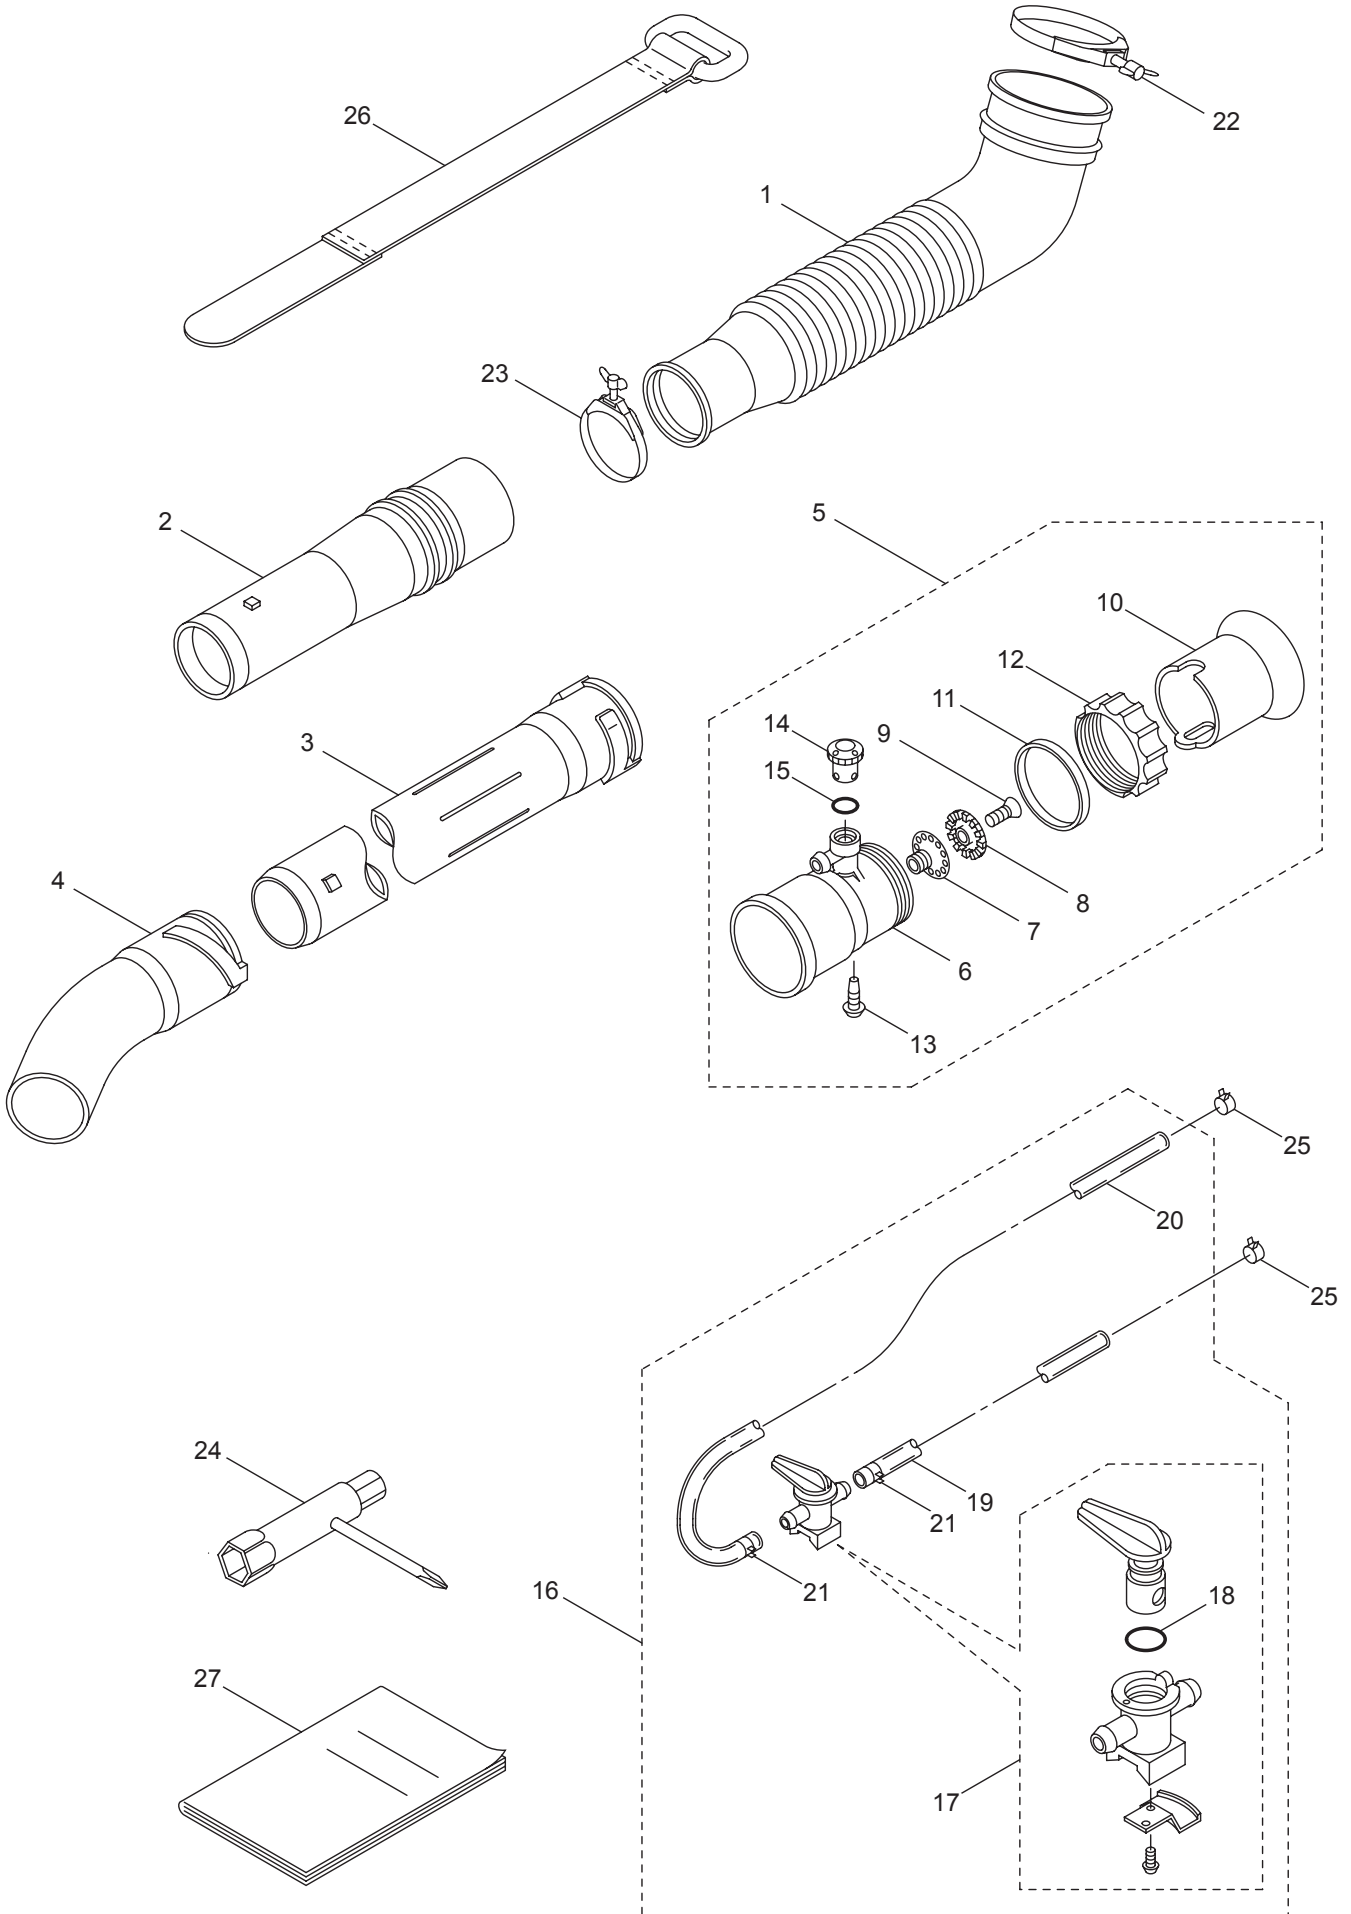

4. MD165DX
ACCESSORIES

Ref. No.	Part No.	Part Name	Q'ty	Remarks
4-1	119186	Flexble Pipe	1	Black
4-2	106721	Swivel Pipe	1	
4-3	106762	Straight Pipe	1	370L
4-4	106725	Bent Pipe	1	
4-5	024412	Mist Nozzle Ass'y	1	Incl.6-15
4-6	029749	Mist Nozzle	1	
4-7	024801	Nozzle Tip	1	
4-8	024802	Nozzle Cap	1	
4-9	087499	Screw	1	M3x12
4-10	024803	Collar,Nozzle Head	1	
4-11	024800	Clamp Ring	1	
4-12	024804	Nut	1	M60x1.5
4-13	024811	Stopper	1	
4-14	024805	Cock	1	
4-15	011345	O-Ring	1	P12
4-16	128949	Mist Hose Ass'y	1	Incl.17-21
4-17	101872	Mist Cock Ass'y	1	Incl.18
4-18	019285	O-Ring	1	P11
4-19	102324	Vinyl Pipe	1	9x12x780L
4-20	129403	Vinyl Pipe	1	9x12x450L
4-21	043972	Hose Band	2	
4-22	128189	Clamp Ass'y	1	#105
4-23	128305	Wire Clamp	1	#78
4-24	127099	Box Spanner	1	
4-25	043972	Hose Band	2	
4-26	127720	Band	1	
4-27	128950	Instruction Manual	1	MD165DX