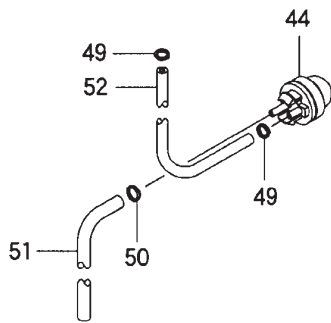

3. MD165DX ENGINE (Carburetor, Air Filter)

Ref. No.	Part No.	Part Name	Q'ty	Remarks
3-1	649701	Carburetor Ass'y	1	Incl.2-21 15003-2975
3-2	649346	Body	1	Incl.3-8 16160-2138
3-3	624430	Filter	1	14043-2051
3-4	624432	Screw	1	92009-2336
3-5	624431	Float Valve	1	16030-2078
3-6	624429	Lever	1	16055-2051
3-7	624433	Pin	1	92043-2094
3-8	624434	Spring	1	92144-2308
3-9	577182	O-Ring	1	92055-2147
3-10	649703	Main Jet	1	#55 92063-2462
3-11	634350	Gasket	1	11061-2054
3-12	577185	Diaphragm	1	43028-2067
3-13	649339	Gasket	1	11060-2456
3-14	634357	Diaphragm	1	43028-2090
3-15	649343	Cover	1	14025-2157
3-16	649348	Screw	4	92009-2438
3-17	598415	Arm	1	21083-2073
3-18	624532	Washer	1	92200-2074
3-19	577175	Snap Ring	1	92033-2078
3-20	649338	Bracket	1	11053-2066
3-21	577179	Screw	2	92009-2277
3-22	649341	Gasket	1	11061-2160
3-23	414870	Insulator	1	16073-2230
3-24	649342	Reed Valve	1	12022-2059
3-25	649347	Stopper	1	32085-2105
3-26	649350	Screw	1	M3x12 92172-2091
3-27	649700	Gasket	1	11061-2161
3-28	649699	Gasket	1	11061-2150
3-29	577361	Screw	4	M5x25 92009-2235
3-30	649705	Case Ass'y	1	Incl.31-33 11038-2091
3-31	649708	Valve	1	16126-2241
3-32	649355	Lever	1	13168-2493
3-33	628550	Screw	1	92009-2359
3-34	649359	O-Ring	1	92055-2205
3-35	944305	Screw	2	M5x50 234B0550
3-36	649704	Element Ass'y	1	11029-2022
3-37	649707	Cap	1	11065-2119
3-38	649360	Bolt	2	M5x18 92153-2107
3-39	598438	Label	1	56031-2468
3-40	649337	Throttle Cable	1	54012-2629
3-41	212250	Joint Case	1	32099-2326
3-42	649362	Breather	1	14069-2088
3-43	625872	Fuel Filter	1	49019-2085
3-44	649363	Priming Pump	1	49043-2073
3-45	649364	Tank Cap Ass'y	1	51048-2083