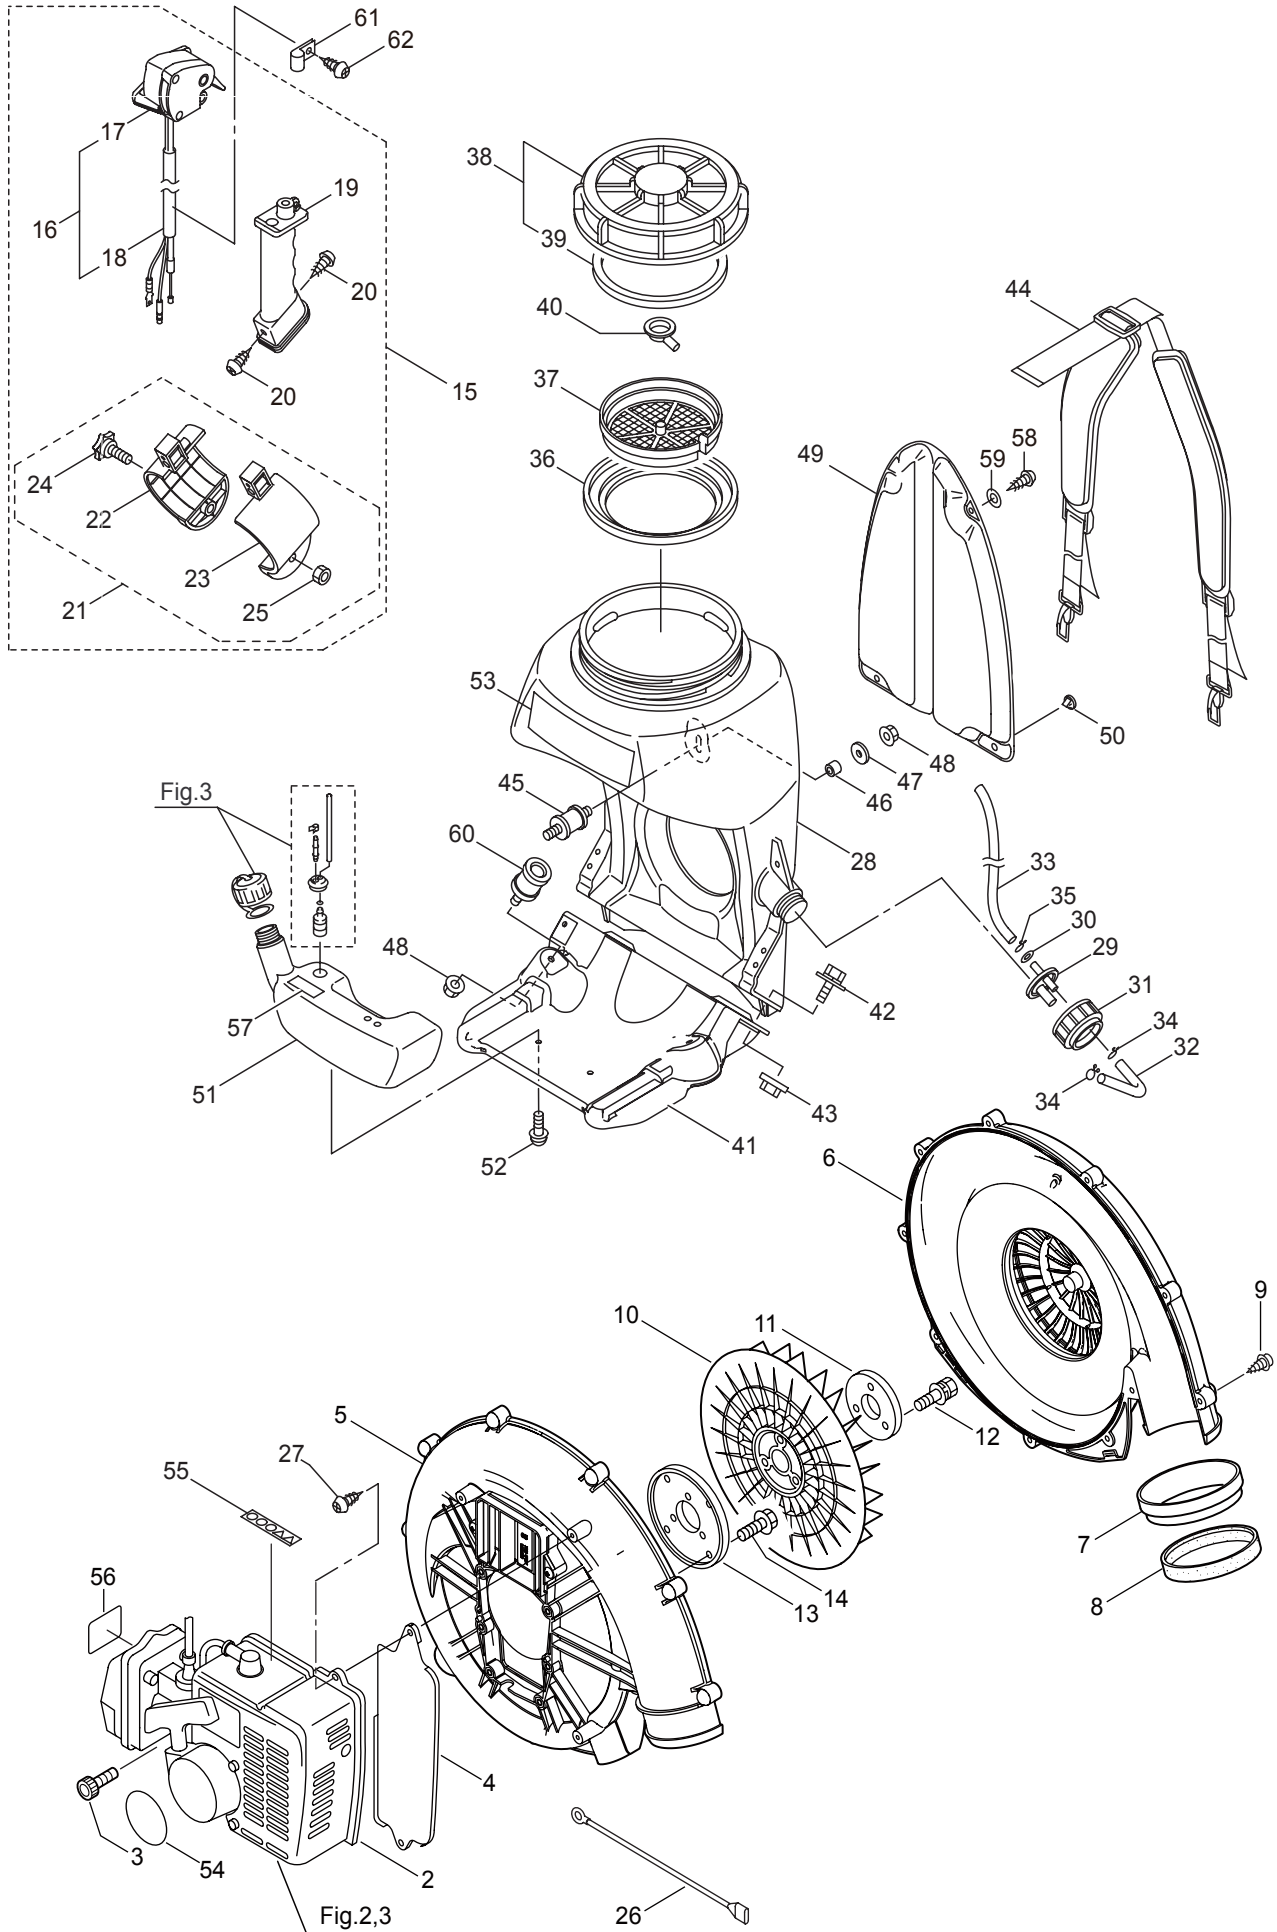

Ref. No.	Part No.	Part Name	Q'ty	Remarks
1-1	352715	MD165DX	1	
1-2	125623	Engine	1	TK045D-CG20
1-3	125588	Bolt	4	M6x30
1-4	125624	Gasket	1	
1-5	125625	Fan Case (Engine Side)	1	
1-6	127718	Fan Case (S)	1	
1-7	119160	Collar	1	
1-8	119161	Rubber Band	1	
1-9	089538	Tapping Screw	10	M5x25
1-10	118724	Fan	1	
1-11	118248	Plate	1	
1-12	189369	Bolt	3	M6x30
1-13	126344	Adapter	1	
1-14	125629	Bolt	4	M5x15
1-15	126302	Throttle Ass'y	1	Incl.16-25
1-16	125782	Throttle Lever Ass'y	1	Incl.17,18
1-17	125756	Throttle	1	
1-18	125757	Throttle Wire Ass'y	1	
1-19	118811	Grip	1	
1-20	082759	Tapping Screw	2	M5x20
1-21	125184	Band Ass'y	1	Incl.22-25
1-22	123132	Band	1	
1-23	123134	Band	1	
1-24	127298	Nut	1	M6
1-25	127299	Knob Bolt	1	M6x30
1-26	108634	Ground Wire	1	AVS0.5Bx120
1-27	127295	Screw	3	M5x16(P-type)
1-28	127723	Chemical Tank	1	
1-29	127729	Joint	1	
1-30	108629	Packing	1	
1-31	127810	Cap	1	
1-32	127798	Hose	1	6x9x150L
1-33	127727	Hose	1	6x9x600L
1-34	112530	Hose Band	2	
1-35	125370	Hose Clamp	1	
1-36	101834	Cover	1	
1-37	022410	Strainer	1	
1-38	128351	Cap, Chemical Tank	1	Incl.39
1-39	103194	Packing	1	
1-40	101915	Inner Cap	1	
1-41	125765	Backpack Frame B	1	
1-42	127301	Bolt	4	M6x20(SM)
1-43	127228	Nut	4	M6
1-44	125432	Shoulder Strap Assembly	1	
1-45	101877	Buffer	1	

# 1. MD165DX FRAME & BLOWER

Ref. No.	Part No.	Part Name	Q'ty	Remarks
1-46	120616	Collar	1	
1-47	120617	Packing	1	
1-48	127228	Nut	3	M6
1-49	127513	Cushion Pad	1	
1-50	100749	Fastener	2	#7
1-51	127707	Fuel Tank	1	
1-52	125561	Screw	2	M5x14
1-53	128947	Label	1	MD165DX
1-54	267144	Label	1	
1-55	266959	Label	1	Caution
1-56	125749	Label	1	
1-57	121132	Label	1	Coution
1-58	126758	Screw	2	M6x8
1-59	106352	Packing	2	5.5x16xt1.5
1-60	120615	Buffer	2	
1-61	126049	Clamp	1	
1-62	127300	Screw	1	M5x18