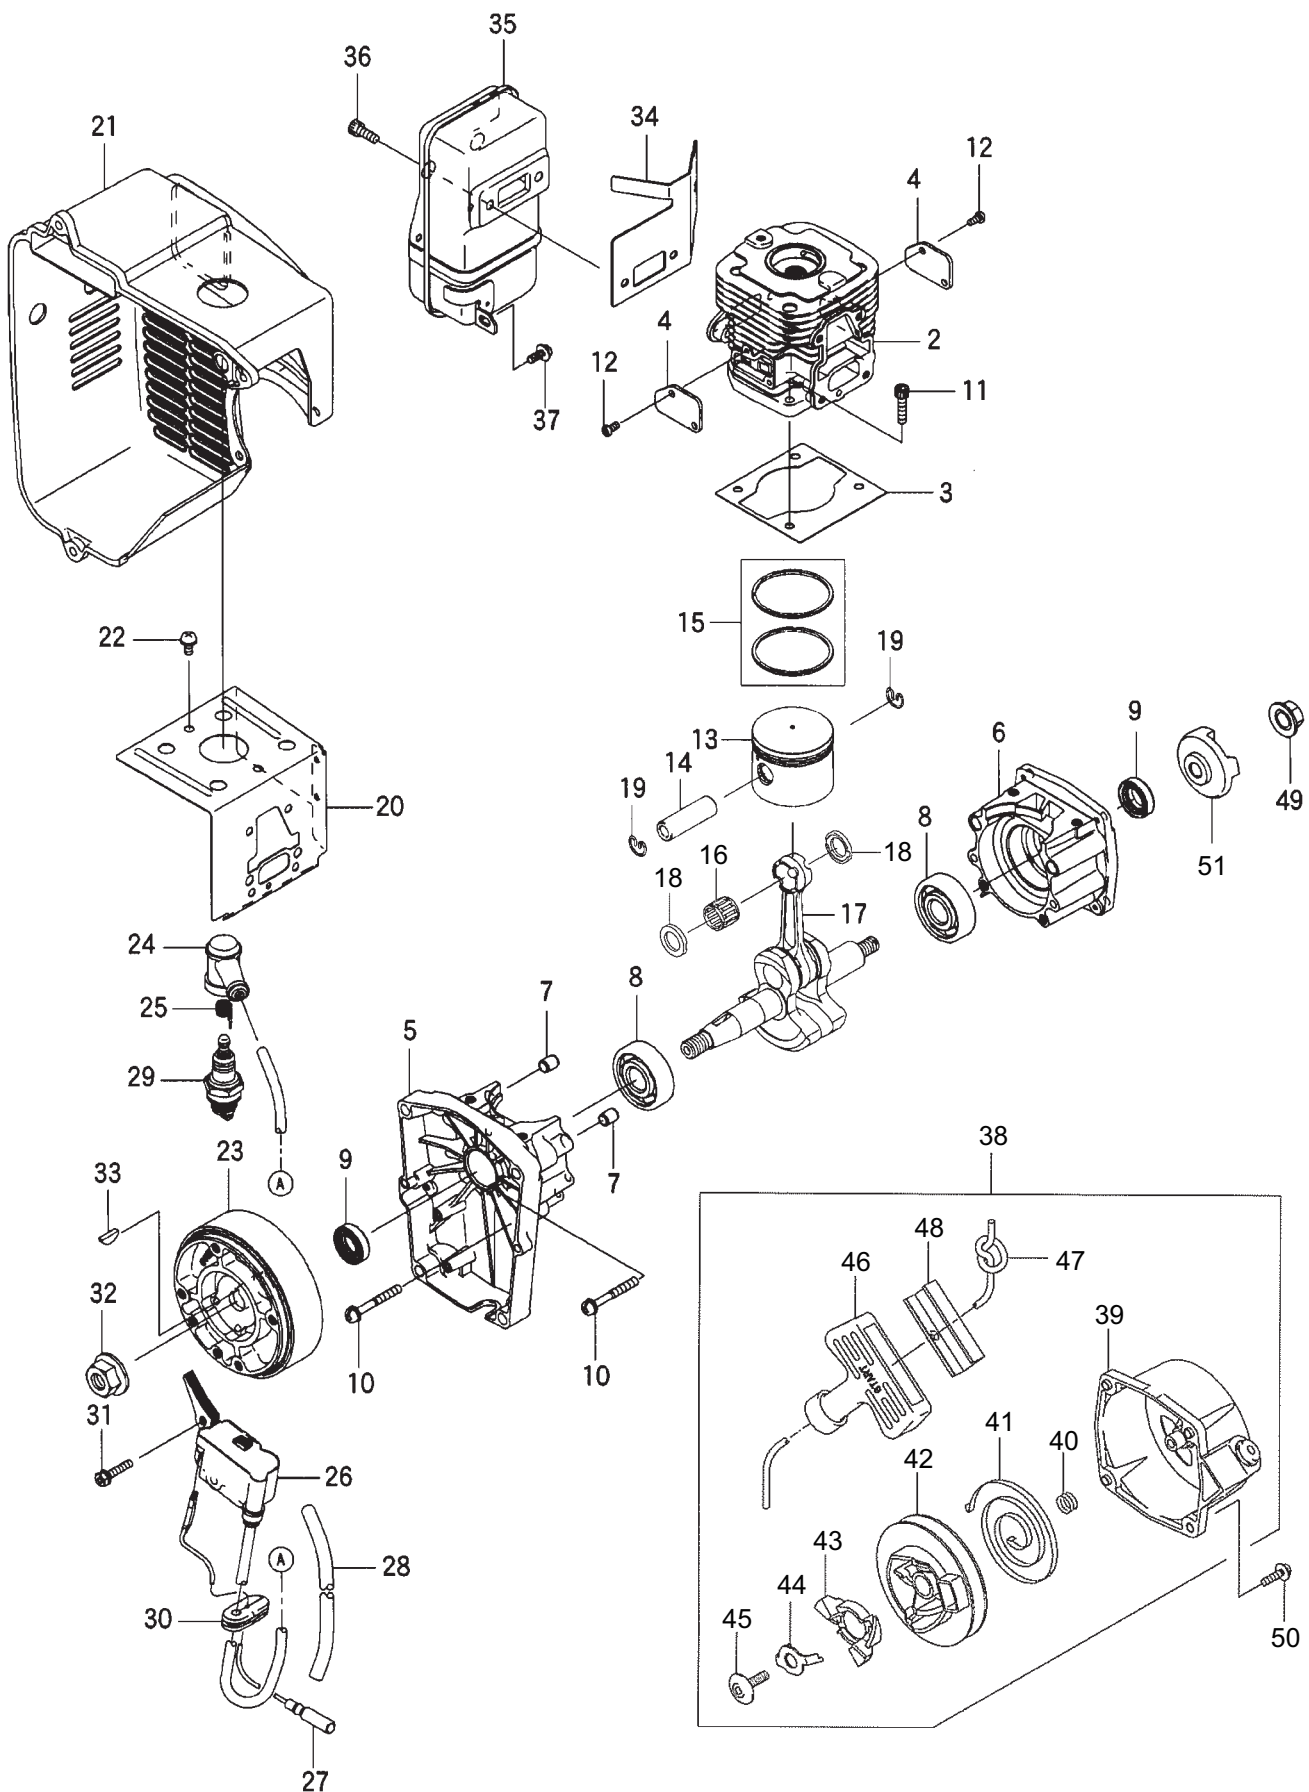

2. MD165DX ENGINE (Cylinder, Crankcase)

Ref. No.	Part No.	Part Name	Q'ty	Remarks
2-1	125623	Engine	1	TK045D-CG20
2-2	649683	Cylinder	1	11005-2156
2-3	649684	Gasket	1	11061-2148
2-4	649685	Plate	2	13271-2250
2-5	649686	Crankcase	1	14080-2057
2-6	649687	Crankcase	1	14080-2058
2-7	573908	Pin	2	92043-1302
2-8	649688	Ball Bearing	2	92045-2269
2-9	649689	Oil Seal	2	92049-2259
2-10	944778	Screw	4	M5x40 234B0540
2-11	649320	Bolt	4	M5x20 120W0520
2-12	943572	Screw	4	M4x8 214B0408
2-13	412443	Piston	1	13001-2172
2-14	649691	Piston Pin	1	13002-2094
2-15	649692	Piston Ring Set	1	13008-6067
2-16	649325	Bearing	1	13033-2063
2-17	649694	Crankshaft Ass'y	1	49119-2224
2-18	412444	Spacer	2	92026-2353
2-19	943307	Snap Ring	2	92033-2058
2-20	649695	Shroud	1	49089-2612
2-21	649696	Shroud	1	49089-2616
2-22	996258	Screw	1	M5x10 241B0510
2-23	649697	Flywheel	1	21050-2310
2-24	591532	Spark Plug Cap	1	21130-2056
2-25	591533	Terminal	1	21169-2051
2-26	649698	Ignition Coil Ass'y	1	21171-2246
2-27	649332	Lead Wire	1	26011-2379
2-28	998411	Tube	1	6x7.4x300L 92059-2233
2-29	649333	Spark Plug	1	BPMR7A 92070-2113
2-30	649334	Grommet	1	92071-2164
2-31	649335	Bolt	2	4x20 92153-2079
2-32	649336	Nut	1	M10 92210-1325
2-33	071695	Woodruff Key	1	510A3200
2-34	649706	Gasket	1	11061-2162
2-35	649709	Muffler Ass'y	1	49069-2417
2-36	649710	Bolt	2	M6x16 120W0616
2-37	943466	Screw	1	M5x14 242B0514
2-38	400921	Recoil Starter	1	Incl.39-48 49088-2557
2-39	649372	Case	1	32099-2400
2-40	649378	Spring	1	92145-2142
2-41	400922	Spring	1	92145-2159
2-42	649376	Reel	1	59101-2117
2-43	649370	Pawl	1	13165-2101
2-44	649371	Retainer	1	14020-2113
2-45	649380	Screw	1	92172-2083