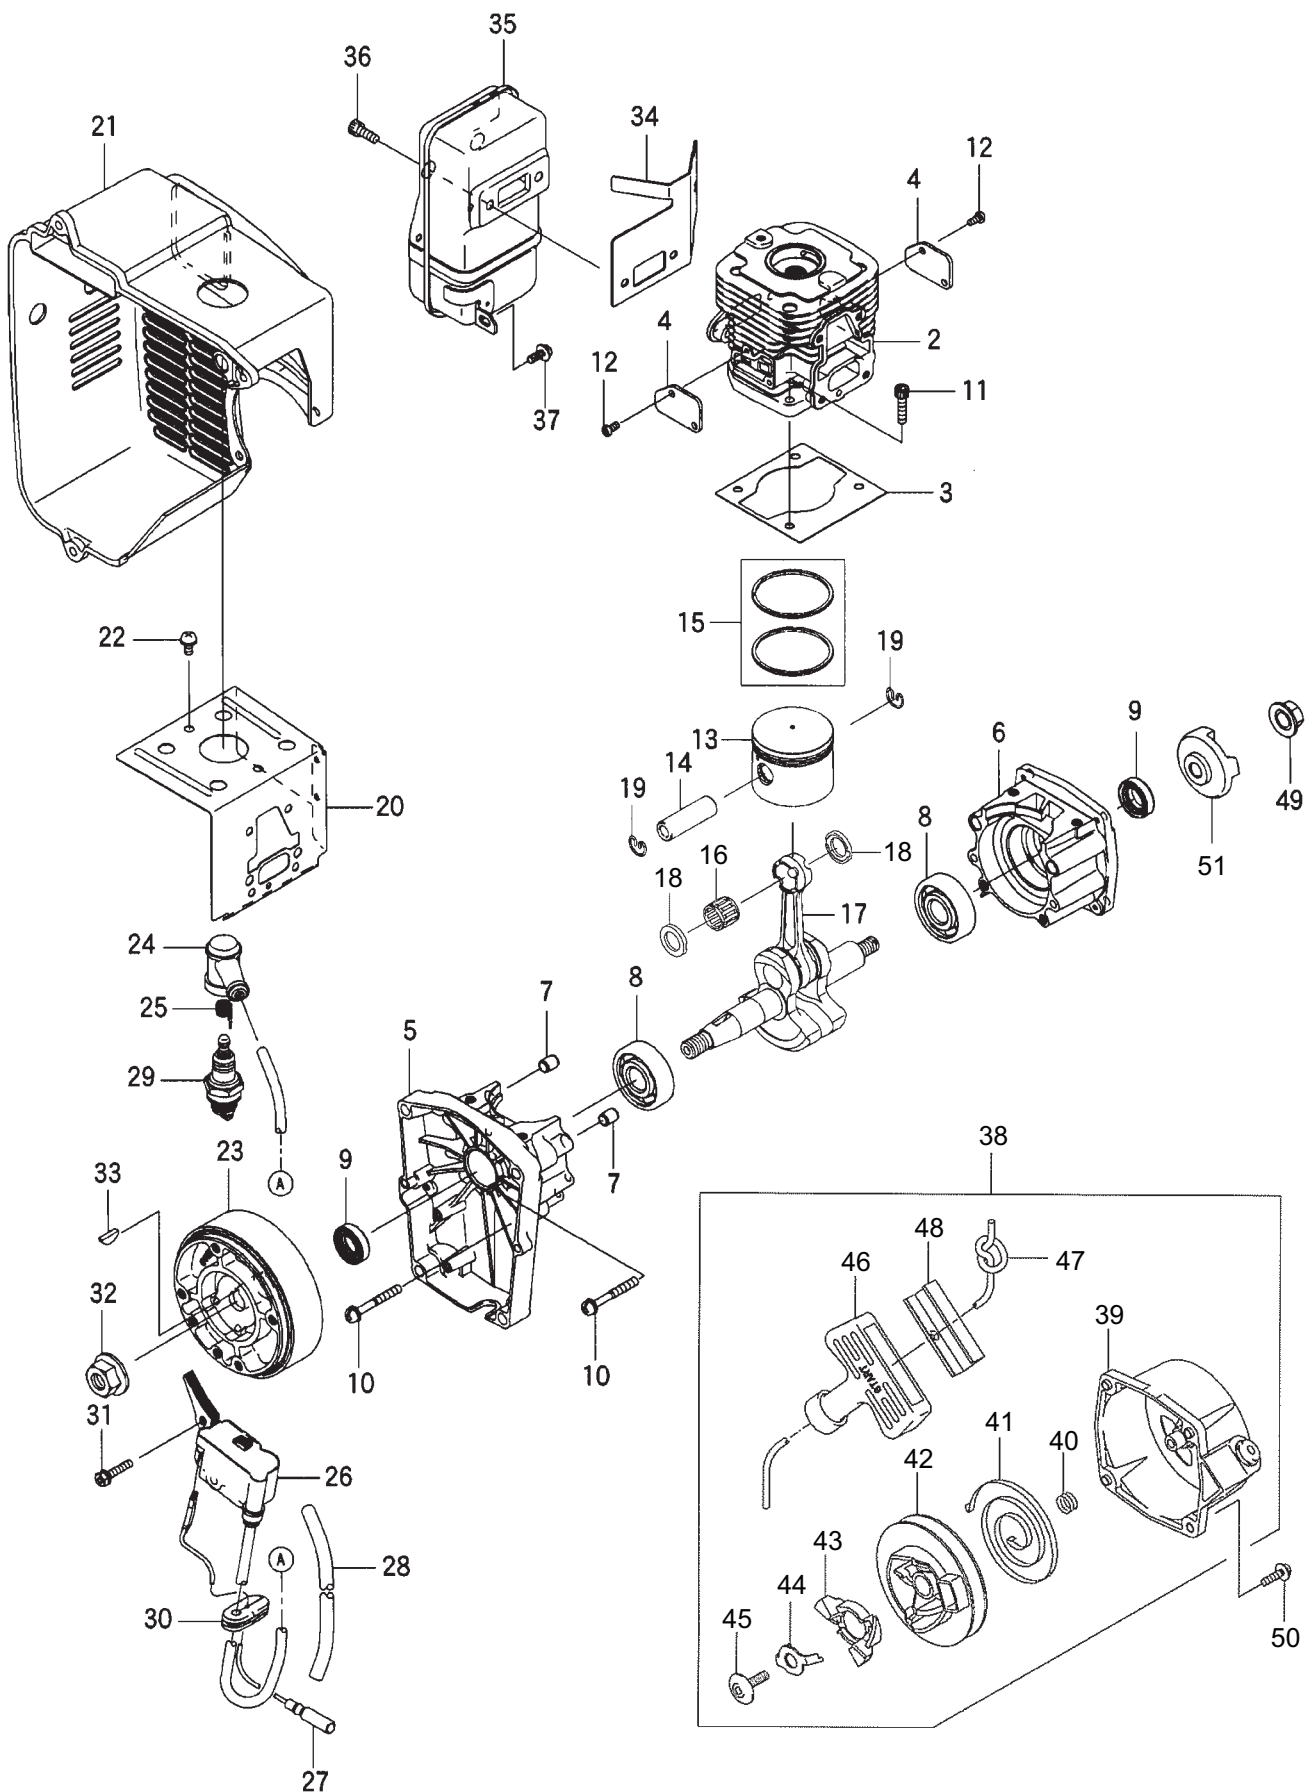

2. MD165DX ENGINE (Cylinder, Crankcase)

Ref. No.	Part No.	Part Name	Q'ty	Remarks
2-46	400920	Grip	1	46075-2157
2-47	649377	Rope	1	3.5x1000 59106-2174
2-48	400919	Plate	1	13183-2007
2-49	649381	Nut	1	92210-2094
2-50	624845	Screw	4	M4x16 92009-2386
2-51	649374	Starting Pulley	1	49080-2198