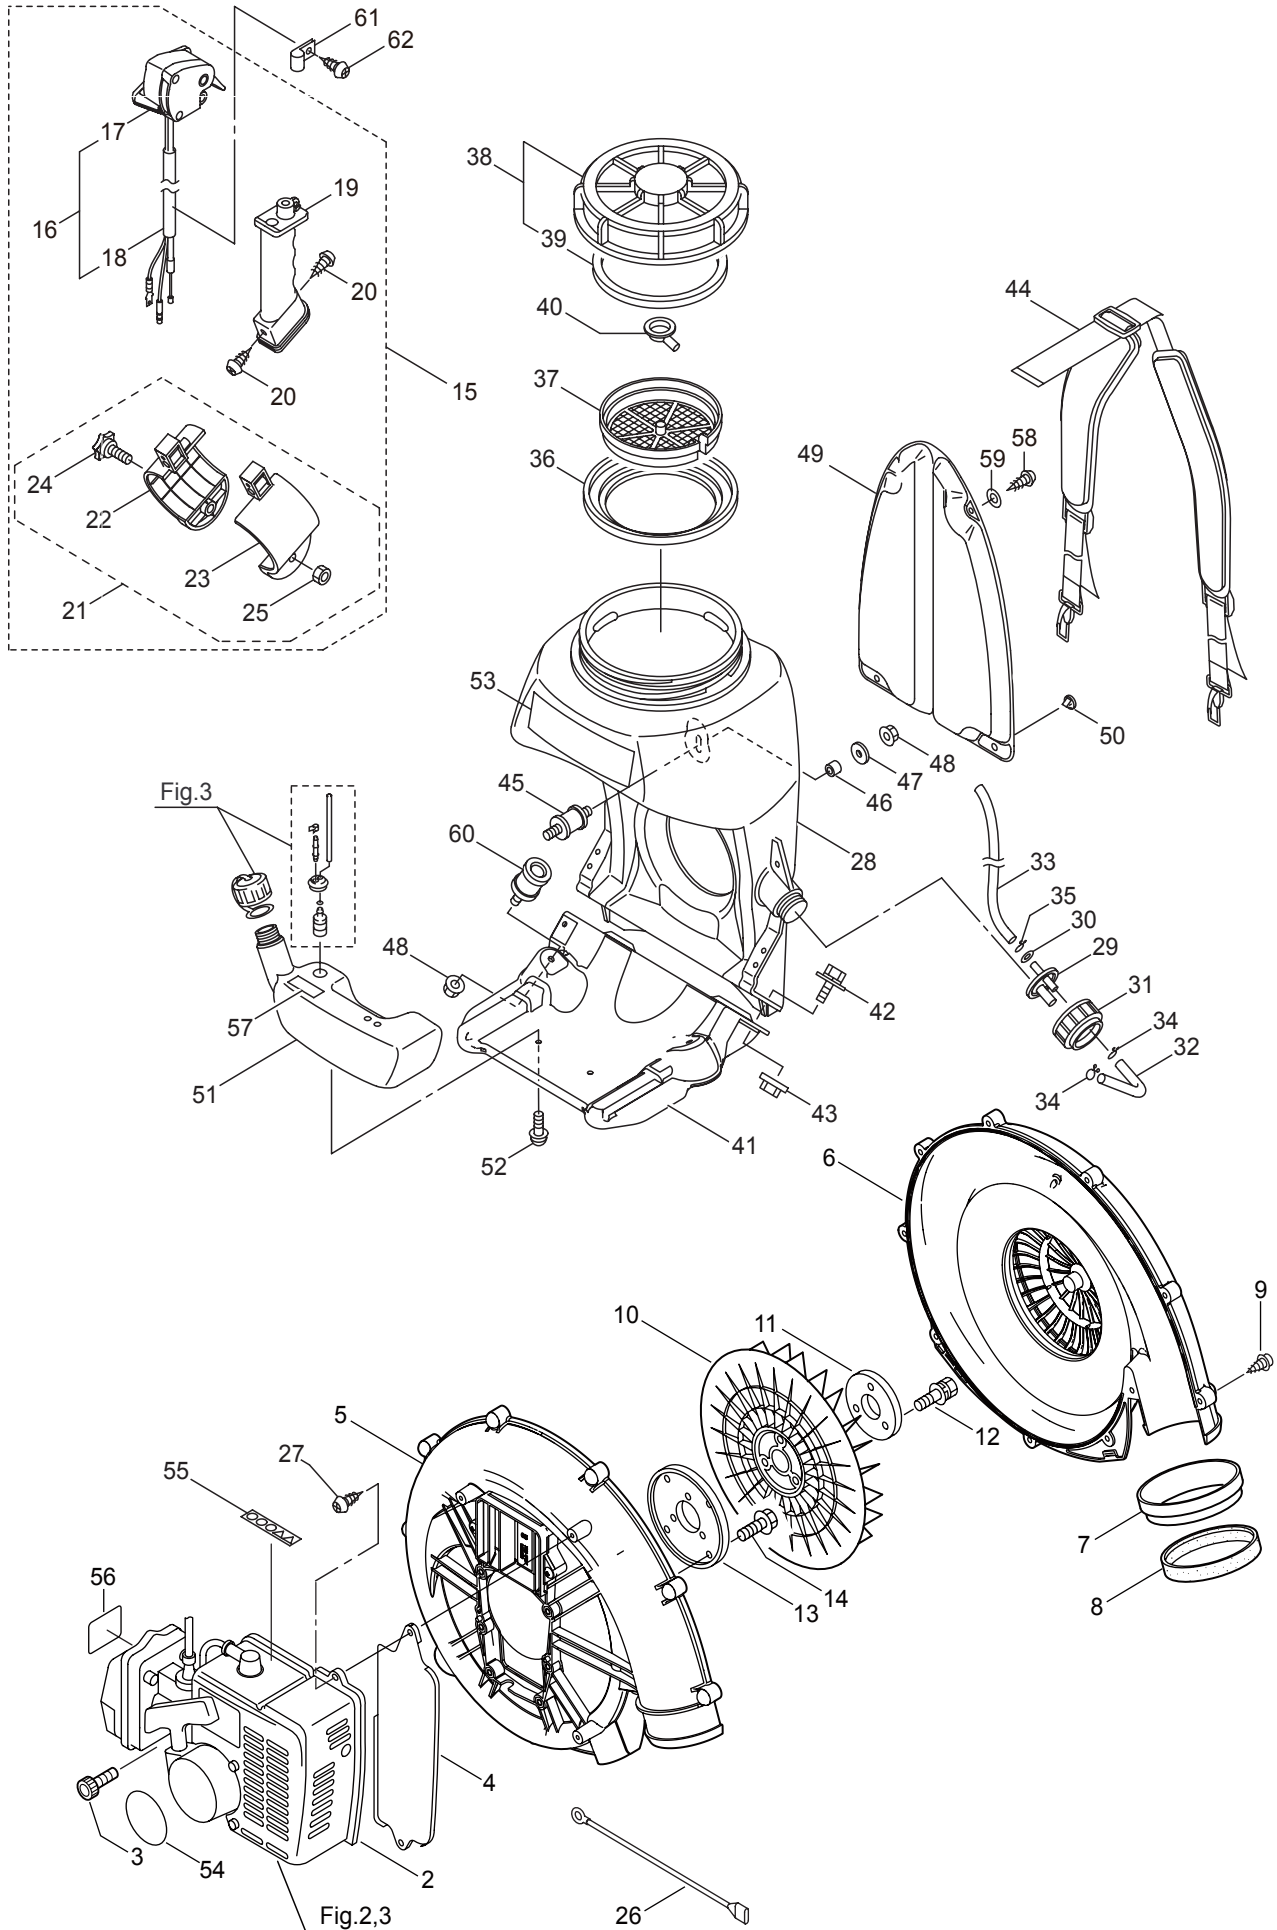

Ref. No.	Part No.	Part Name	Q'ty	Remarks
1-1	352715	MD165DX	1	
1-2	125623	Engine	1	TK045D-CG20
1-3	125588	Bolt	4	M6x30
1-4	125624	Gasket	1	
1-5	125625	Fan Case (Engine Side)	1	
1-6	127718	Fan Case (S)	1	
1-7	119160	Collar	1	
1-8	119161	Rubber Band	1	
1-9	089538	Tapping Screw	10	M5x25
1-10	118724	Fan	1	
1-11	118248	Plate	1	
1-12	189369	Bolt	3	M6x30
1-13	126344	Adapter	1	
1-14	125629	Bolt	4	M5x15
1-15	126302	Throttle Ass'y	1	Incl.16-25
1-16	125782	Throttle Lever Ass'y	1	Incl.17,18
1-17	125756	Throttle	1	
1-18	125757	Throttle Wire Ass'y	1	
1-19	118811	Grip	1	
1-20	082759	Tapping Screw	2	M5x20
1-21	125184	Band Ass'y	1	Incl.22-25
1-22	123132	Band	1	
1-23	123134	Band	1	
1-24	127298	Nut	1	M6
1-25	127299	Knob Bolt	1	M6x30
1-26	108634	Ground Wire	1	AVS0.5Bx120
1-27	127295	Screw	3	M5x16(P-type)
1-28	127723	Chemical Tank	1	
1-29	127729	Joint	1	
1-30	108629	Packing	1	
1-31	127810	Cap	1	
1-32	127798	Hose	1	6x9x150L
1-33	127727	Hose	1	6x9x600L
1-34	112530	Hose Band	2	
1-35	125370	Hose Clamp	1	
1-36	101834	Cover	1	
1-37	022410	Strainer	1	
1-38	128351	Cap, Chemical Tank	1	Incl.39
1-39	103194	Packing	1	
1-40	101915	Inner Cap	1	
1-41	125765	Backpack Frame B	1	
1-42	127301	Bolt	4	M6x20(SM)
1-43	127228	Nut	4	M6
1-44	125432	Shoulder Strap Assembly	1	
1-45	101877	Buffer	1	

# 1. MD165DX FRAME & BLOWER

Ref. No.	Part No.	Part Name	Q'ty	Remarks
1-46	120616	Collar	1	
1-47	120617	Packing	1	
1-48	127228	Nut	3	M6
1-49	127513	Cushion Pad	1	
1-50	100749	Fastener	2	#7
1-51	127707	Fuel Tank	1	
1-52	125561	Screw	2	M5x14
1-53	128947	Label	1	MD165DX
1-54	267144	Label	1	
1-55	266959	Label	1	Caution
1-56	125749	Label	1	
1-57	121132	Label	1	Coution
1-58	126758	Screw	2	M6x8
1-59	106352	Packing	2	5.5x16xt1.5
1-60	120615	Buffer	2	
1-61	126049	Clamp	1	
1-62	127300	Screw	1	M5x18