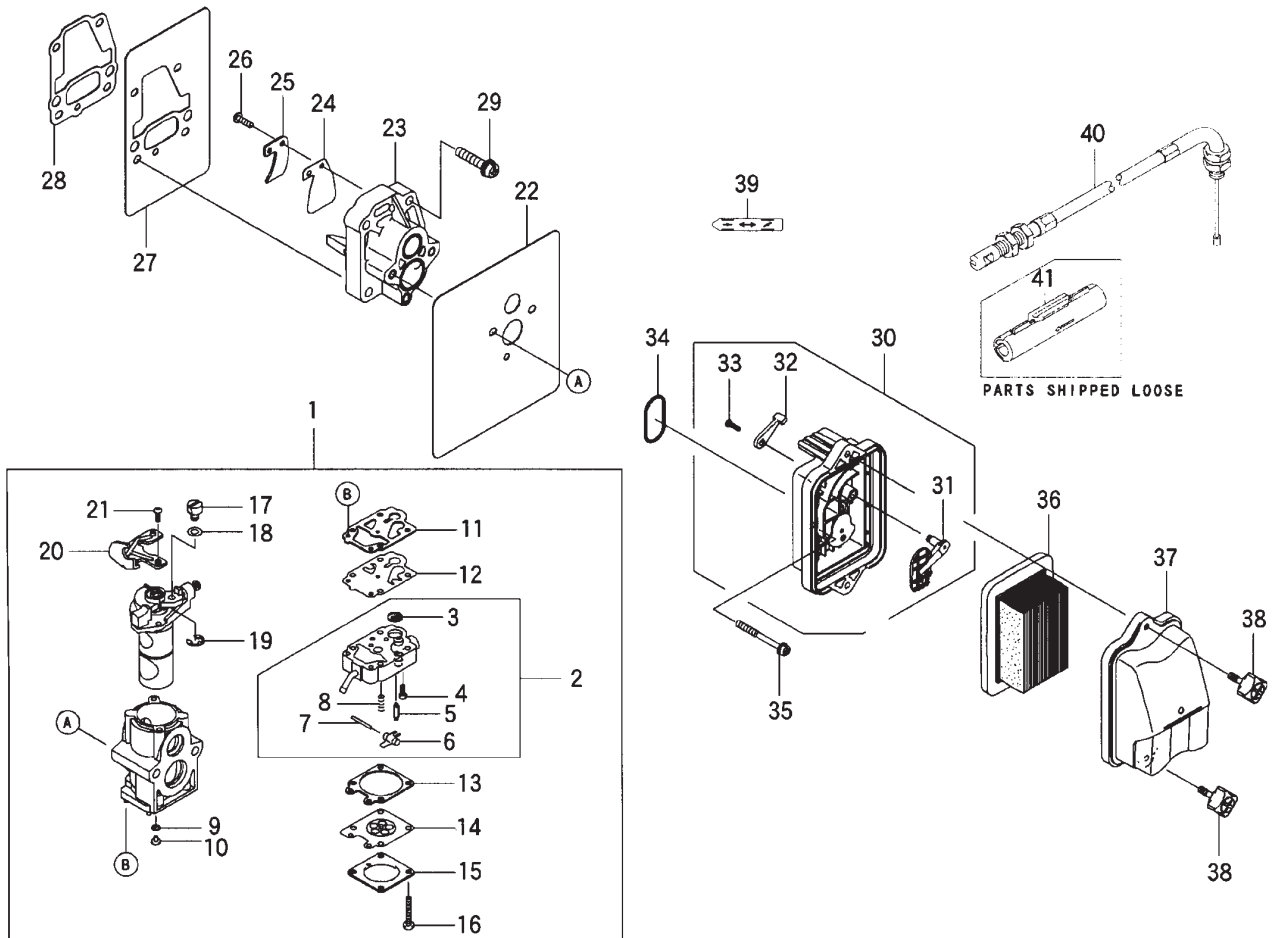

3. MD165DX ENGINE (Carburetor, Air Filter)

Ref. No.	Part No.	Part Name	Q'ty	Remarks
3-1	649701	Carburetor Ass'y	1	Incl.2-21 15003-2975
3-2	649346	Body	1	Incl.3-8 16160-2138
3-3	624430	Filter	1	14043-2051
3-4	624432	Screw	1	92009-2336
3-5	624431	Float Valve	1	16030-2078
3-6	624429	Lever	1	16055-2051
3-7	624433	Pin	1	92043-2094
3-8	624434	Spring	1	92144-2308
3-9	577182	O-Ring	1	92055-2147
3-10	649703	Main Jet	1	#55 92063-2462
3-11	634350	Gasket	1	11061-2054
3-12	577185	Diaphragm	1	43028-2067
3-13	649339	Gasket	1	11060-2456
3-14	634357	Diaphragm	1	43028-2090
3-15	649343	Cover	1	14025-2157
3-16	649348	Screw	4	92009-2438
3-17	598415	Arm	1	21083-2073
3-18	624532	Washer	1	92200-2074
3-19	577175	Snap Ring	1	92033-2078
3-20	649338	Bracket	1	11053-2066
3-21	577179	Screw	2	92009-2277
3-22	649341	Gasket	1	11061-2160
3-23	414870	Insulator	1	16073-2230
3-24	649342	Reed Valve	1	12022-2059
3-25	649347	Stopper	1	32085-2105
3-26	649350	Screw	1	M3x12 92172-2091
3-27	649700	Gasket	1	11061-2161
3-28	649699	Gasket	1	11061-2150
3-29	577361	Screw	4	M5x25 92009-2235
3-30	649705	Case Ass'y	1	Incl.31-33 11038-2091
3-31	649708	Valve	1	16126-2241
3-32	649355	Lever	1	13168-2493
3-33	628550	Screw	1	92009-2359
3-34	649359	O-Ring	1	92055-2205
3-35	944305	Screw	2	M5x50 234B0550
3-36	649704	Element Ass'y	1	11029-2022
3-37	649707	Cap	1	11065-2119
3-38	649360	Bolt	2	M5x18 92153-2107
3-39	598438	Label	1	56031-2468
3-40	649337	Throttle Cable	1	54012-2629
3-41	212250	Joint Case	1	32099-2326
3-42	649362	Breather	1	14069-2088
3-43	625872	Fuel Filter	1	49019-2085
3-44	649363	Priming Pump	1	49043-2073
3-45	649364	Tank Cap Ass'y	1	51048-2083