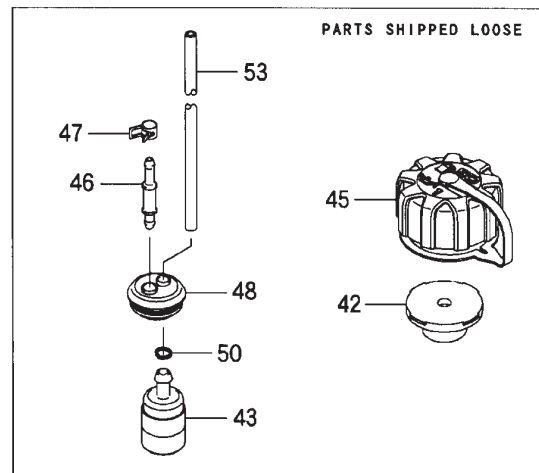

3. MD165DX ENGINE (Carburetor, Air Filter)

Ref. No.	Part No.	Part Name	Q'ty	Remarks
3-1	649701	Carburetor Ass'y	1	Incl.2-21 15003-2975
3-2	649346	Body	1	Incl.3-8 16160-2138
3-3	624430	Filter	1	14043-2051
3-4	624432	Screw	1	92009-2336
3-5	624431	Float Valve	1	16030-2078
3-6	624429	Lever	1	16055-2051
3-7	624433	Pin	1	92043-2094
3-8	624434	Spring	1	92144-2308
3-9	577182	O-Ring	1	92055-2147
3-10	649703	Main Jet	1	#55 92063-2462
3-11	634350	Gasket	1	11061-2054
3-12	577185	Diaphragm	1	43028-2067
3-13	649339	Gasket	1	11060-2456
3-14	634357	Diaphragm	1	43028-2090
3-15	649343	Cover	1	14025-2157
3-16	649348	Screw	4	92009-2438
3-17	598415	Arm	1	21083-2073
3-18	624532	Washer	1	92200-2074
3-19	577175	Snap Ring	1	92033-2078
3-20	649338	Bracket	1	11053-2066
3-21	577179	Screw	2	92009-2277
3-22	649341	Gasket	1	11061-2160
3-23	414870	Insulator	1	16073-2230
3-24	649342	Reed Valve	1	12022-2059
3-25	649347	Stopper	1	32085-2105
3-26	649350	Screw	1	M3x12 92172-2091
3-27	649700	Gasket	1	11061-2161
3-28	649699	Gasket	1	11061-2150
3-29	577361	Screw	4	M5x25 92009-2235
3-30	649705	Case Ass'y	1	Incl.31-33 11038-2091
3-31	649708	Valve	1	16126-2241
3-32	649355	Lever	1	13168-2493
3-33	628550	Screw	1	92009-2359
3-34	649359	O-Ring	1	92055-2205
3-35	944305	Screw	2	M5x50 234B0550
3-36	649704	Element Ass'y	1	11029-2022
3-37	649707	Cap	1	11065-2119
3-38	649360	Bolt	2	M5x18 92153-2107
3-39	598438	Label	1	56031-2468
3-40	649337	Throttle Cable	1	54012-2629
3-41	212250	Joint Case	1	32099-2326
3-42	649362	Breather	1	14069-2088
3-43	625872	Fuel Filter	1	49019-2085
3-44	649363	Priming Pump	1	49043-2073
3-45	649364	Tank Cap Ass'y	1	51048-2083