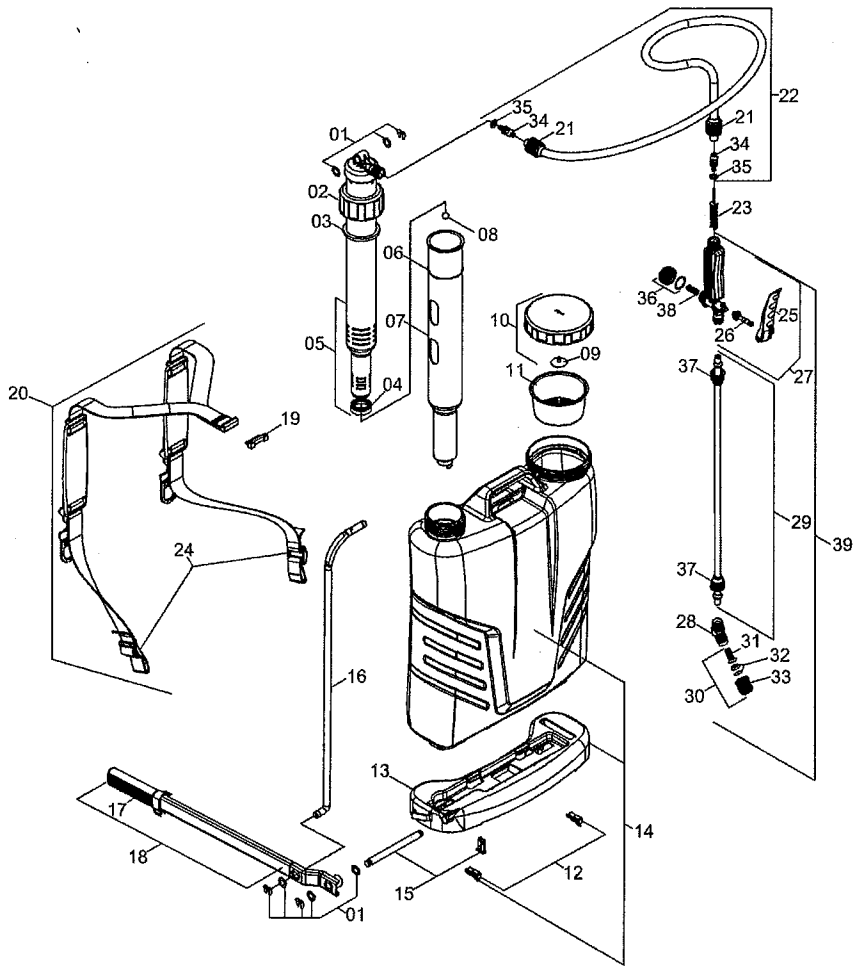

CATÁLOGO DE PEÇAS
PARTS LIST
PIÈCES DÉTACHÉES
CATÁLOGO DE PIEZAS

ENGLISH

N.	P/N	DESCRIPTION	Qty	N.	P/N	DESCRIPTION	Qty
1	1198800	Washers and locked rings set (repair)	1	24	502757	Strap buckle	2
2	1168408	Gasket holder XP	1	25	1168421	Lever assembly LP-3	1
3	1168409	Gasket (felt)	1	26	1168422	Trigger valve needle assembly LP-3	1
4	1168407	Piston cup (Santoprene)	1	27	1168419	Trigger valve assembly LP-3	1
5	1168406	Chamber with piston cup	1	28	635276	Elbow with cone packing	1
6	1168404	O-ring ORI-033	1	29	100131	Lance 601	1
7	1168405	Chamber cylinder	1	30	427062	Nozzle JD12 assembly	1
8	1168410	Stainless steel ball	1	31	592139	Nozzle filter M40	1
9	560573	Lid diaphragm	1	32	1168547	Nozzle JD12	1
10	1168411	Lid with diaphragm XP	1	33	1168546	Nozzle cap	1
11	1168414	Strainer XP	1	34	942201	Outlet tube	2
12	1168396	Tank base	1	35	231845	O-ring 110	2
13	1168397	Base lock	1	36	996058	Trigger valve cap	1
14	1168393	Tank XP 12 with lock	1	37	915744	Screw cap	2
14A	1168394	Tank XP 16 with lock	1	38	1180613	Spring	1
14B	1168395	Tank XP 20 with lock	1	39	1185540	Lance LP-3 assembly	1
15	883108	Axle with lock	1				
16	1197400	Pumping rod XP (orange)	1				
17	1194579	Handgrip assembly	1				
18	615005	Lever assembly (orange)	1				
19	635664	Strap lock	1				
20	1168400	Strap assembly with adjustment XP	1				
21	942193	Screw cap S20	2				
22	1168403	Hose assembly XP	1				
23	1168418	Filter LP-3	1				

LLM-329